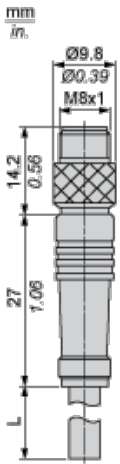

Main

Accessory / separate part category	Cabling accessory
Accessory / separate part type	Pre-wired connectors
Series name	General purpose

Complementary

Electrical connection	M8, 3 pins straight male connector
Cable connector fixing	Clip-on Screw-on
Collar material	Metal
Status LED	Without
Cable length	1.64 ft (0.5 m)
Cable outer diameter	0.2 in (5.2 mm)
Cable composition	3 x 0.34 mm ²
Wire insulation material	PUR
System Voltage	60 V AC 75 V DC
Line Rated Current	4 A
Contact resistance	5000 μOhm
Insulating resistance	1 GΩ
Product weight	0.07 lb(US) (0.03 kg)

harm.

For more information go to www.p65warnings.ca.gov For more information go to www.p65warnings.ca.gov

Dimensions

L : Length of cable

Connections and Schemes

Connector

BK : Black

BU : Blue