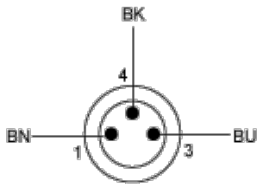

harm.

For more information go to www.p65warnings.ca.gov For more information go to www.p65warnings.ca.gov

Dimensions

L : Length of cable

Connections and Schemes

Connector

BK : Black

BU : Blue