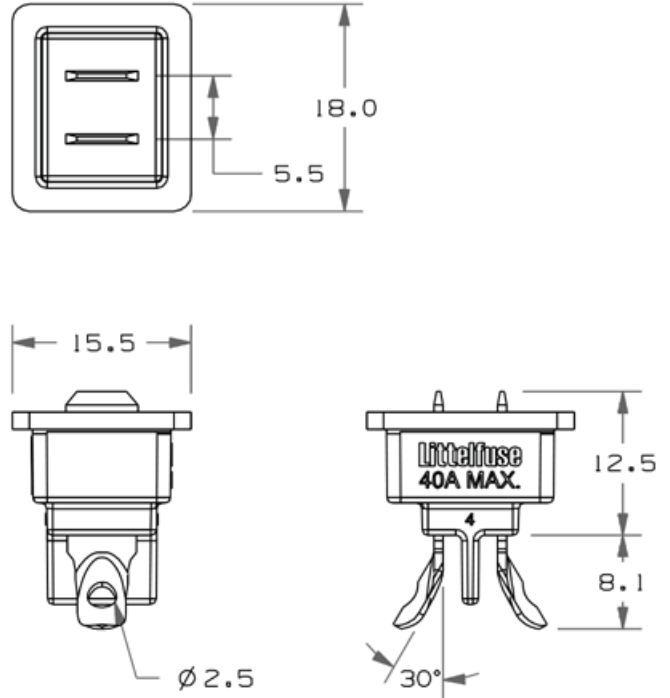

Low Profile JCASE® Panel-Mount Fuse Holder

RoHS

Dimensions in mm / Maße in mm

Used with LP JCASE® fuses up to 40A . Holder will use 12 AWG / 3 mm² wire. Fuse not included.

Part Number	Description	Fuse Rating
0FHJ3003U	Low Profile JCASE® Holder with soldering tabs	40 A max