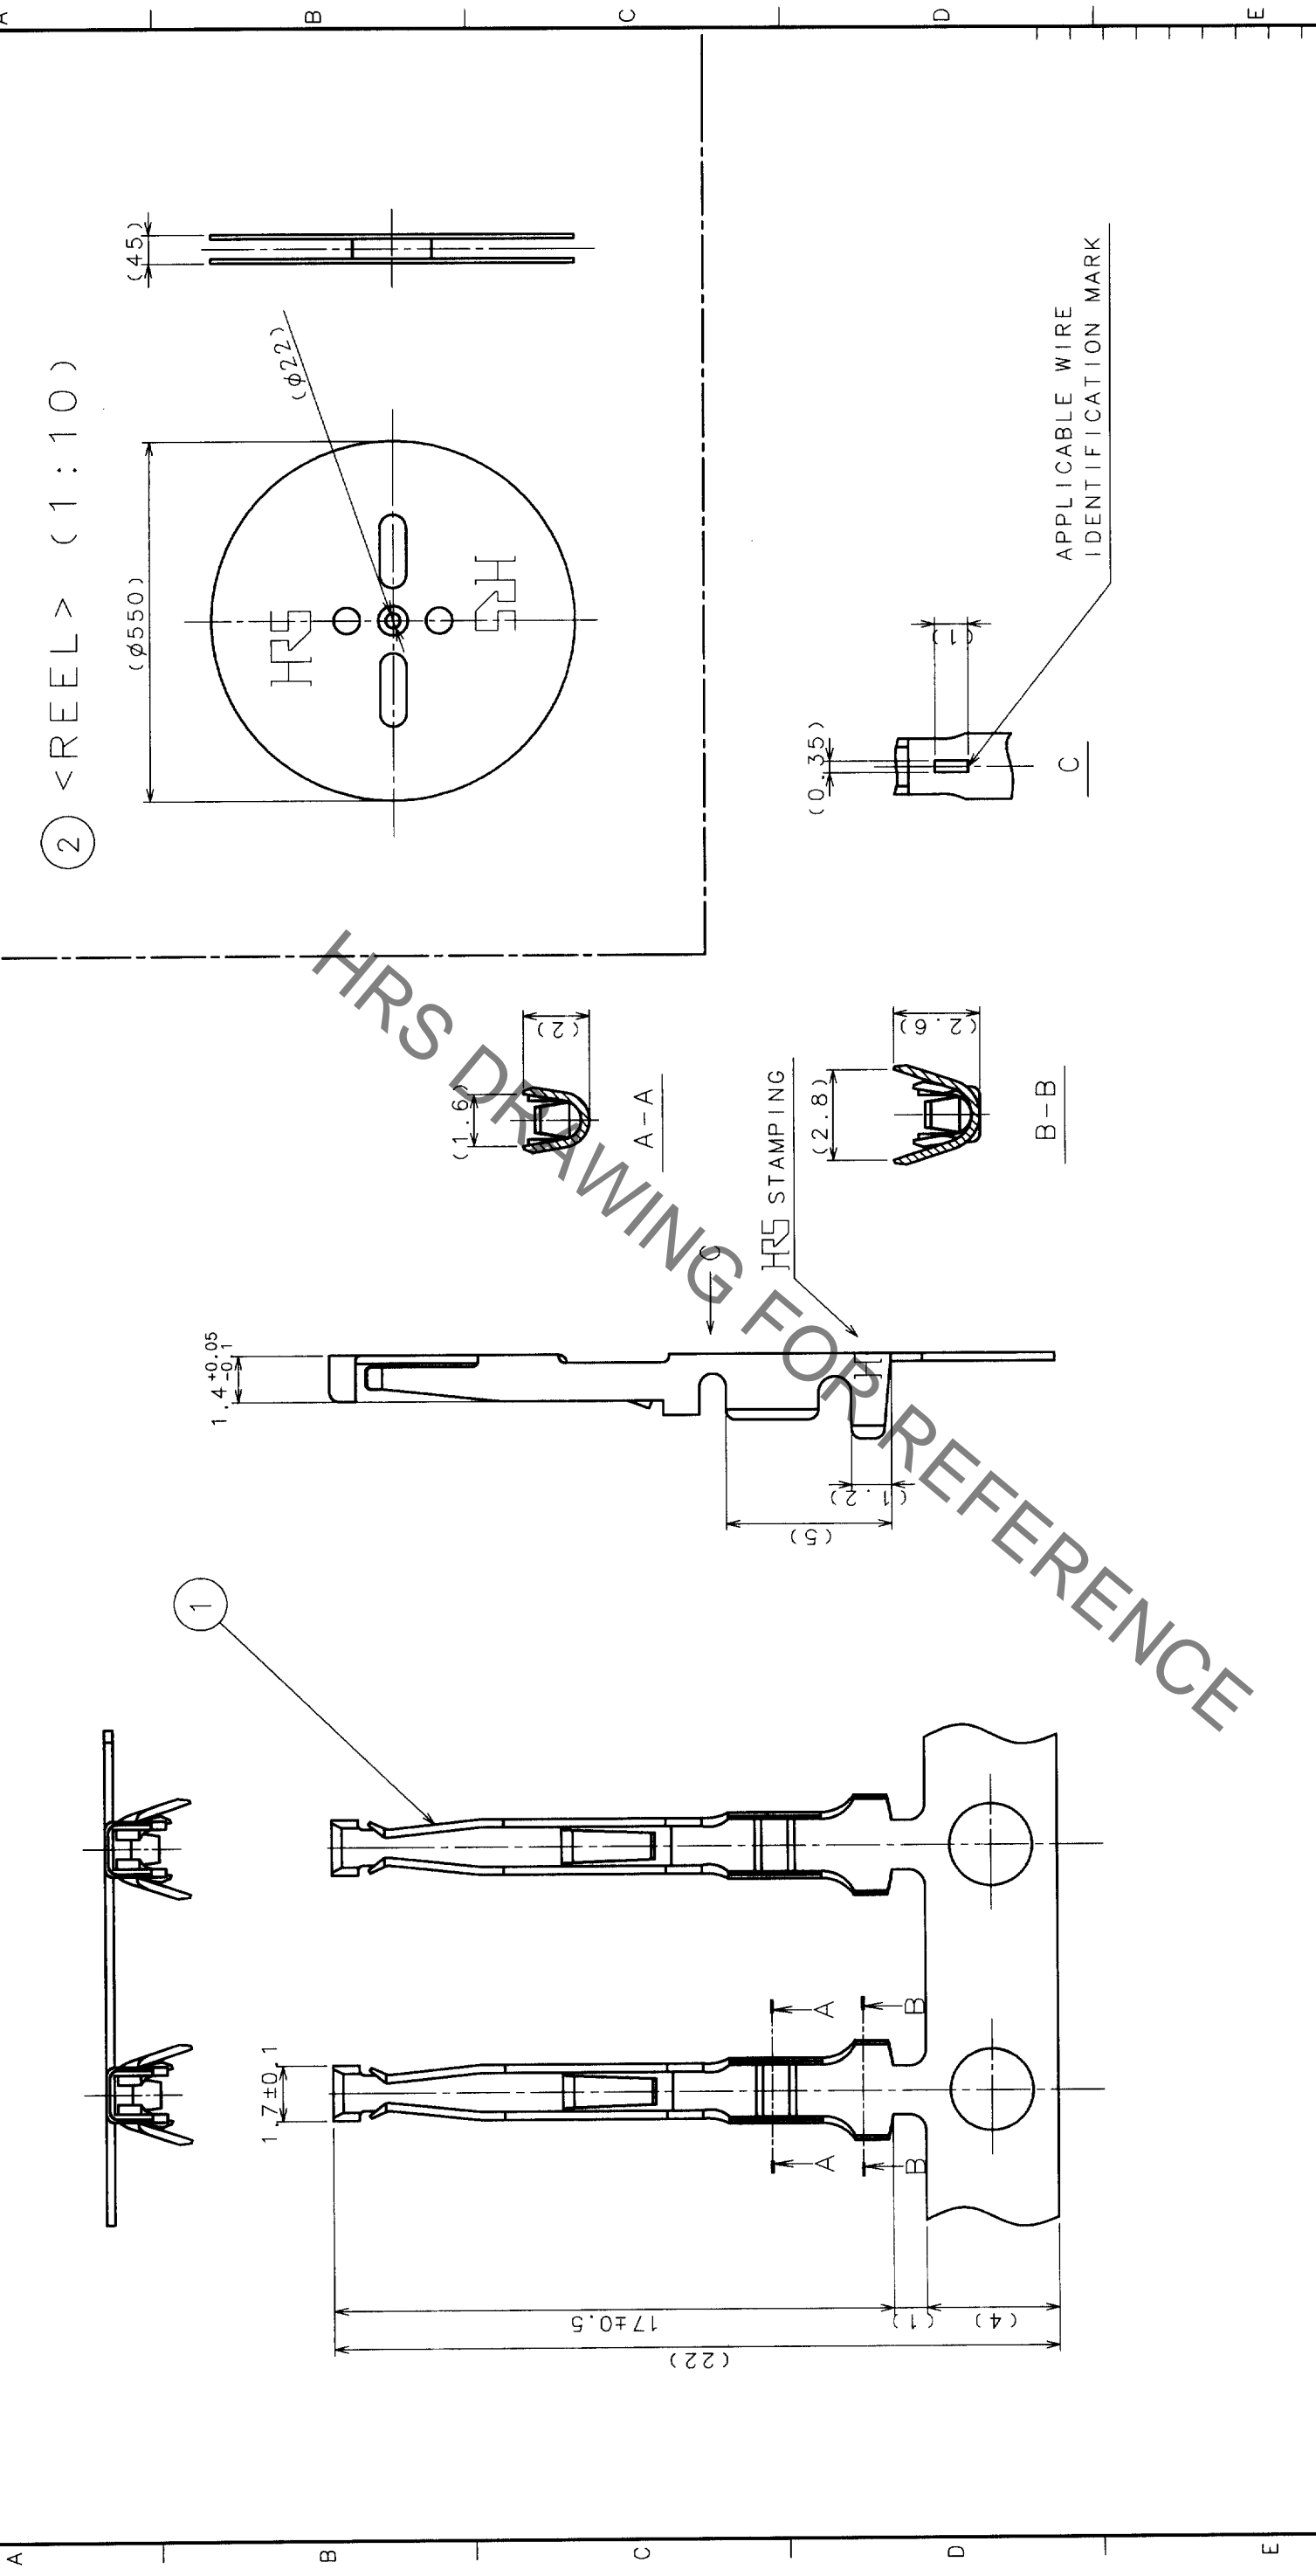

COUNT DESCRIPTION OF REVISIONS		BY	CHKD	DATE	COUNT DESCRIPTION OF REVISIONS		BY	CHKD	DATE
△					△				
△					△				
△					△				

NOTES
 1 APPLICABLE CONTACT EXTRACTION TOOL : RM-TP (CL150-0008-7)
 2 APPLICABLE WIRE : AWG#24~#20

1 PHOSPHOR BRONZE MATERIAL		SILVER PLATING (n=8000) FINISH, REMARKS		2 FIBERBOARD MATERIAL		REEL FINISH, REMARKS	
NO.		NO.		NO.		NO.	
CODE NO. (OLD)		DRAWN	H. YOKOMIZO	DESIGNED	M. Sa To	CHECKED	APPROVED
		DATE	98.5.19	DATE	98.5.19	DATE	98.5.23