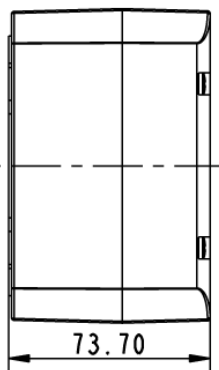

Other specifications

ROHS compliant	yes
REACH compliant	yes

Panel cut-out to IEC 60947-5-1