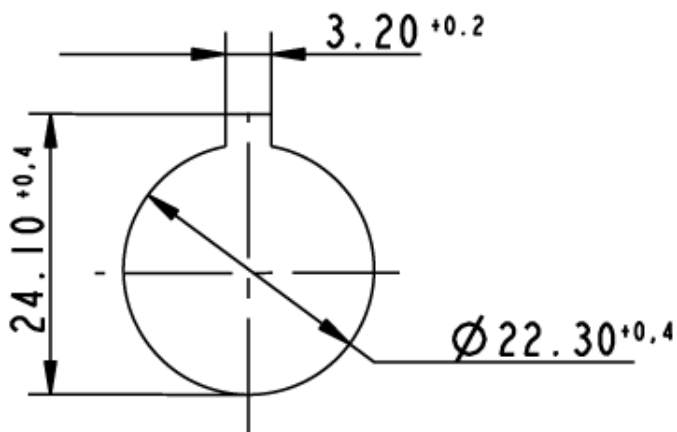

RAFIX - Insulating housing, $\varnothing$ 22.3 mm, IP65, 2-module, light grey/dark grey
1.20.820.201/0000

General information

Number of cut-outs	2
$\varnothing$	22,3 mm

Dimensions

Dimensions	100x115x74 mm

Other specifications

ROHS compliant	yes
REACH compliant	yes

Panel cut-out to IEC 60947-5-1