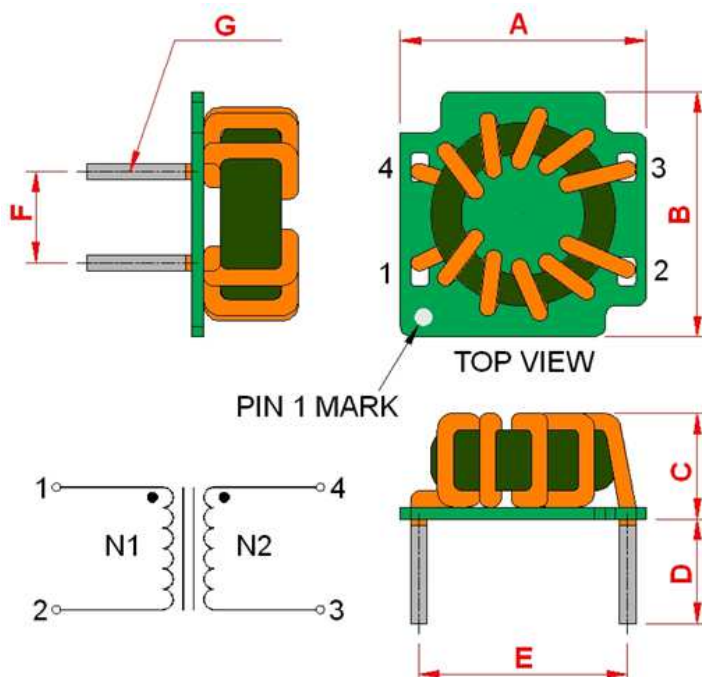

<b>Order Code</b>	<b>TCK-088</b>
<b>Inductance</b> (each winding)	521 $\mu\text{H} \pm 35\%$ (at 100 kHz / 100 mV)
<b>Impedance</b> (DCR)	14 m $\Omega$ max.
<b>Rated Current</b>	7.7 A max.
<b>Rated Voltage</b>	500 VDC max. (between windings)
<b>Operating Temperature</b>	-40°C to +105°C

### Impedance Curve

### Outline Dimensions

#### Dimensions [mm]

<b>A</b>	16.6 ±0.4
<b>B</b>	16.4 ±0.4
<b>C</b>	12.5 max.
<b>D</b>	5.0 ±1.0
<b>E</b>	14.5 ±0.5
<b>F</b>	6.1 ±0.5
<b>G</b>	∅ 0.8 max.