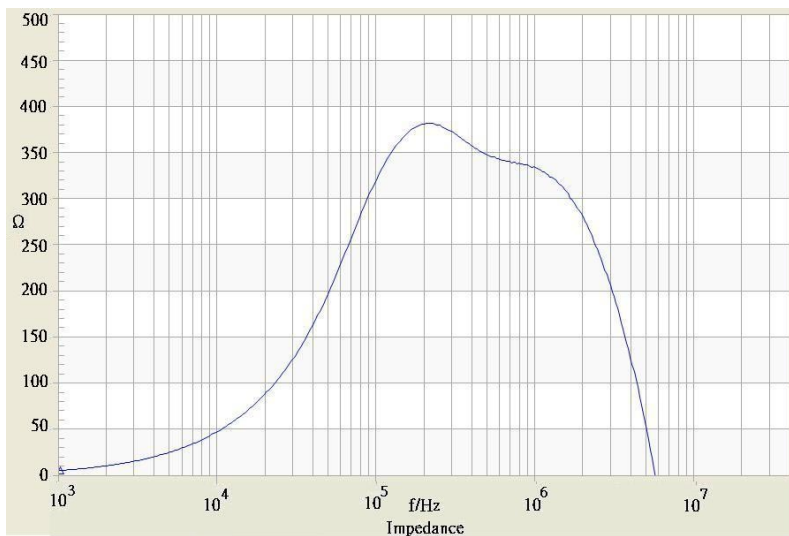

<b>Order Code</b>	<b>TCK-088</b>
<b>Inductance</b> (each winding)	521 $\mu\text{H} \pm 35\%$ (at 100 kHz / 100 mV)
<b>Impedance</b> (DCR)	14 m $\Omega$ max.
<b>Rated Current</b>	7.7 A max.
<b>Rated Voltage</b>	500 VDC max. (between windings)
<b>Operating Temperature</b>	-40°C to +105°C

### Impedance Curve

### Outline Dimensions

#### Dimensions [mm]

<b>A</b>	16.6 ±0.4
<b>B</b>	16.4 ±0.4
<b>C</b>	12.5 max.
<b>D</b>	5.0 ±1.0
<b>E</b>	14.5 ±0.5
<b>F</b>	6.1 ±0.5
<b>G</b>	∅ 0.8 max.