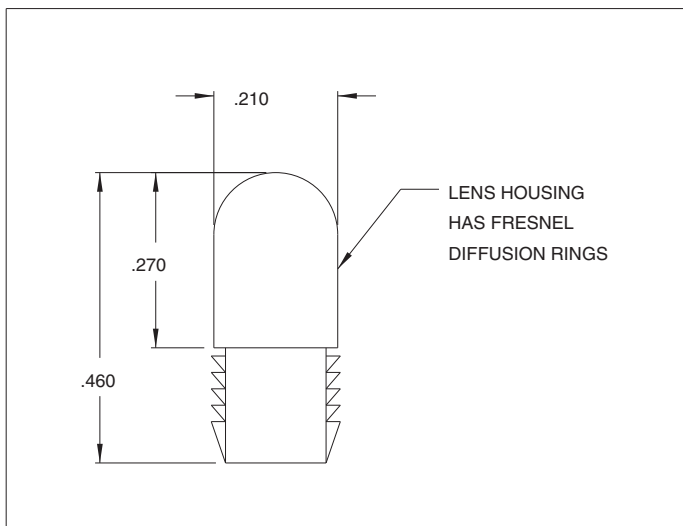

Panel Mount Lenses for T-1 (3mm) LEDs

Description and Features

Series 4351 thru 4357

- Attractive snap-in panel lenses provide wide-angle viewing plus mechanical security and electrostatic discharge protection. Ideal for use with T-1 LEDs such as 4303F series.

Material: Polycarbonate

Mounting Hole: Snap into Ø.187-.192 hole in panels
.020-.097 thick.

MODEL	LENS COLOR
4351	Red
4352	Clear
4353	Amber
-	White
4355	Green
-	Blue
4357	Yellow

Outline Dimensions

All dimensions in inches.