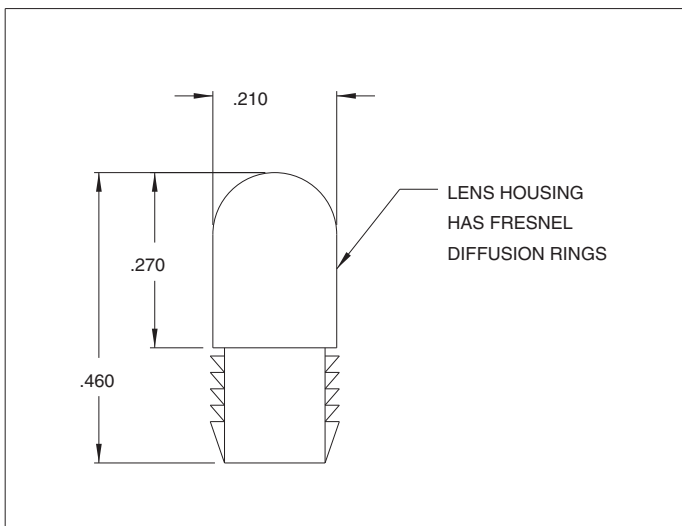

Material: Polycarbonate

Mounting Hole: Snap into Ø.187-.192 hole in panels  
.020-.097 thick.

MODEL	LENS COLOR
4351	Red
4352	Clear
4353	Amber
-	White
4355	Green
-	Blue
4357	Yellow

### Outline Dimensions

All dimensions in inches.