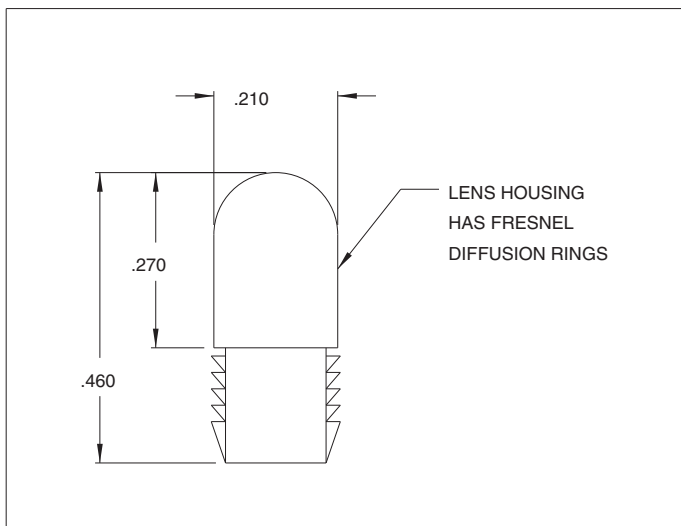

Panel Mount Lenses for T-1 (3mm) LEDs

Description and Features

Series 4351 thru 4357

- Attractive snap-in panel lenses provide wide-angle viewing plus mechanical security and electrostatic discharge protection. Ideal for use with T-1 LEDs such as 4303F series.

Material: Polycarbonate

Mounting Hole: Snap into Ø.187-.192 hole in panels
.020-.097 thick.

MODEL	LENS COLOR
4351	Red
4352	Clear
4353	Amber
-	White
4355	Green
-	Blue
4357	Yellow

Outline Dimensions

All dimensions in inches.