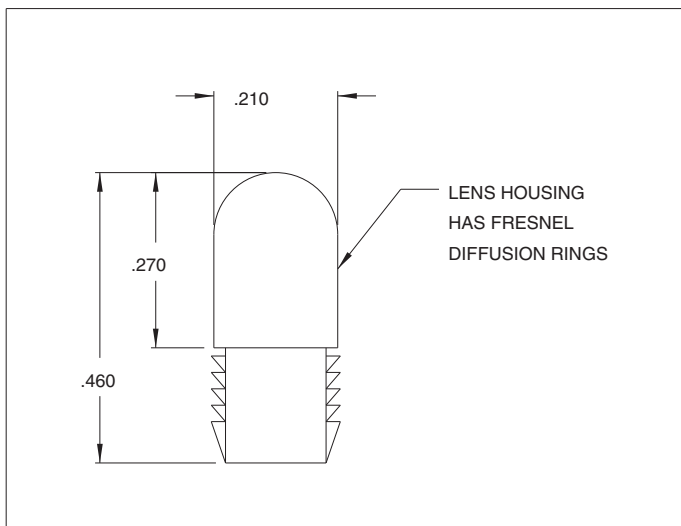

Material: Polycarbonate

Mounting Hole: Snap into Ø.187-.192 hole in panels  
.020-.097 thick.

MODEL	LENS COLOR
4351	Red
4352	Clear
4353	Amber
-	White
4355	Green
-	Blue
4357	Yellow

### Outline Dimensions

All dimensions in inches.