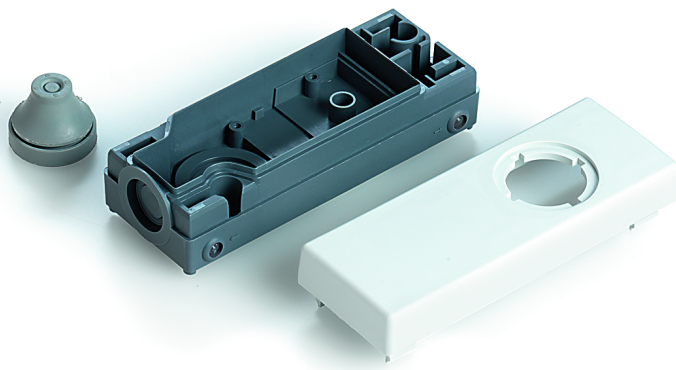

**RAFIX 22 FS - E-Box modular - housing grey for pushbuttons,
max. 35 V**

1.20.810.308/0000

General information

Color of housing cap	grey

Dimensions

Dimensions	109 x 40 x 27 mm
Mounting hole	22.3 mm

Mechanical design

Cable attachment	side M16

Other specifications

Protection as per EN 60529	IP65
Protection class	II
Temperature range	as per IEC 60947-5-1, depending on actuators used
ROHS compliant	yes
REACH compliant	yes

Cable attachment bottom