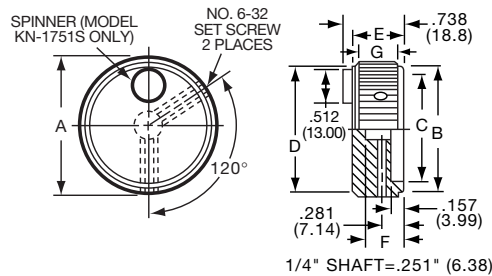

Tyco Straight Knurl with & without "Fingertip" Spinner								
Electronics	Alcoswitch	Color	A	B	C	D	E	G
Less Indicator								
3-1437622-2	KN1751A1/4	Natural	1.75(44.5)	1.55(39.4)	1.38(35.1)	1.65(41.9)	.620(15.0)	.508(12.9)
3-1437622-6	KN1751B1/4	Black	1.75(44.5)	1.55(39.4)	1.38(35.1)	1.65(41.9)	.620(15.8)	.508(12.9)
Two Toned								
3-1437622-3	KN1751AB1/4	Ntl. - Blk.	1.75(44.5)	1.55(39.4)	1.38(35.1)	1.65(41.9)	.620(15.8)	.508(12.9)
3-1437622-7	KN1751BA1/4	Blk. - Natural	1.75(44.5)	1.55(39.4)	1.38(35.1)	1.65(41.9)	.620(15.8)	.508(12.9)
With Indicator								
3-1437622-5	KN1750A1/4	Natural	1.75(44.5)	1.55(39.4)	1.38(35.1)	1.65(41.9)	.620(15.8)	.508(12.9)
3-1437622-1	KN1750B1/4	Black	1.75(44.5)	1.55(39.4)	1.38(35.1)	1.65(41.9)	.620(15.8)	.508(12.9)
With Spinner/Less Indicator								
3-1437622-5	KN1751AS1/4	Natural	1.75(44.5)	1.55(39.4)	1.38(35.1)	1.65(41.9)	.620(15.8)	.508(12.9)
3-1437622-8	KN1751BS1/4	Black	1.75(44.5)	1.55(39.4)	1.38(35.1)	1.65(41.9)	.620(15.8)	.508(12.9)

K

K Series

K8