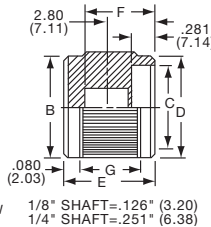

KN SERIES

Tyco Straight Knurl with Arrowhead Indicator								
Electronics	Alcoswitch	Color	A	B	C	D	E	G
5-1437622-1	KN501A1/8	Natural	.500(12.7)	.445(11.3)	.374(9.50)	.445(11.3)	.625(15.9)	.512(13.0)
5-1437622-0	KN501A1/4	Natural	.500(12.7)	.445(11.3)	.374(9.50)	.445(11.3)	.625(15.9)	.512(13.0)
5-1437622-3	KN501B1/8	Black	.500(12.7)	.445(11.3)	.374(9.50)	.445(11.3)	.625(15.9)	.512(13.0)
5-1437622-2	KN501B1/4	Black	.500(12.7)	.445(11.3)	.374(9.50)	.445(11.3)	.625(15.9)	.512(13.0)
6-1437622-2	KN701A1/4	Natural	.750(19.1)	.695(17.7)	.590(15.0)	.695(17.7)	.625(15.9)	.512(13.0)
6-1437622-3	KN701B1/4	Black	.750(19.1)	.695(17.7)	.590(15.0)	.695(17.7)	.625(15.9)	.512(13.0)
Two Toned			Body-Top					
5-1437622-5	KN501BA1/8	Blk. - Ntl.	.500(12.7)	.445(11.3)	.374(9.50)	.445(11.3)	.625(15.9)	.512(13.0)
5-1437622-4	KN501BA1/4	Blk. - Ntl.	.500(12.7)	.445(11.3)	.374(9.50)	.445(11.3)	.625(15.9)	.512(13.0)
6-1437622-5	KN701BA1/8	Blk. - Ntl.	.750(19.1)	.695(17.7)	.590(15.0)	.695(17.7)	.625(15.9)	.512(13.0)
6-1437622-4	KN701BA1/4	Blk. - Ntl.	.750(19.1)	.695(17.7)	.590(15.0)	.695(17.7)	.625(15.9)	.512(13.0)

KN SERIES