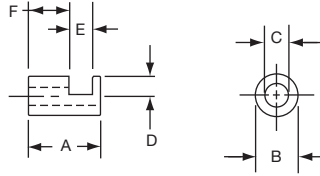

Knob Accessories

ACCESSORIES

Tyco		Shaft Hole Size Adaptors					
Electronics	Alcoswitch	A	B	C	D	E	F
9-1437627-6	KR1 (1/4"TO1/8")	.374(9.50)	.250(6.35)	.128(3.25)	.122(3.10)	.217(5.51)	.122(3.10)
9-1437627-7	KR2 (1/4"TO3/16")	.375(9.53)	.250(6.35)	.190(4.83)	.122(3.10)	.216(5.49)	.123(3.12)
9-1437627-8	KR3 (1/4"TO4MM)	.375(9.53)	.248(6.30)	.161(4.09)	.122(3.10)	.216(5.49)	.123(3.12)