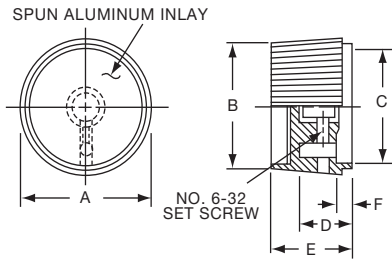

KUS700B1/4

Note: KUS402B1/8 has #4.40 setscrew

Knobs, Molded Phenolic

PH SERIES

PH15181/4

Tyco		Straight Knurl Less Indicator Line					
Electronics	Alcoswitch	A	B	C	D	E	F
1437624-2	PH15181/4	.996(25.3)	.972(24.7)	.799(20.3)	.472(12.0)	.669(17.0)	.157(3.99)