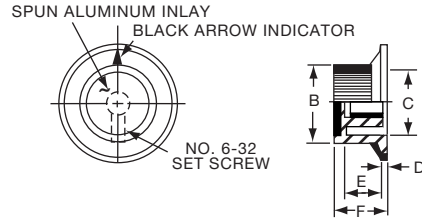

\*1 Set screw 180° from indicator line.

PKS1132B91/4

**Knobs, Molded Phenolic**

PKS SERIES

PKS90B1/4

PKS90B101/4

Tyco Straight Knurl with Aluminum Skirt Choice of Arrow or 1-10 Numbers									
Electronics	Alcoswitch	A	B	C	D	E	F	Marking	
1437625-5	PKS90B1/4	1.42(36.1)	.917(23.3)	.780(19.8)	.065(1.65)	.490(12.5)	.596(15.1)	Arrow	
1437625-6	PKS90B101/4	1.42(36.1)	.917(23.3)	.780(19.8)	.065(1.65)	.490(12.5)	.596(15.1)	Numbers	