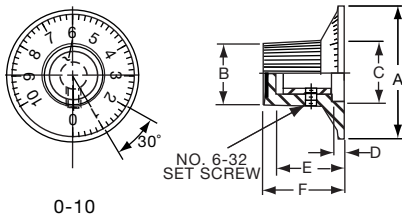

PKS SERIES

SPUN ALUMINUM INLAY

0-10