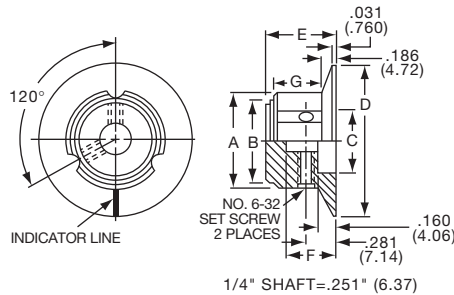

Tyco		3 Flute Design with Aluminum Skirt and Indicator Line							
Electronics	Alcoswitch	Color	A	B	C	D	E	F	G
1437623-3	KS500A1/8	Natural	.500(12.7)	.430(10.9)	.360(9.14)	.750(19.1)	.620(15.8)	.510(13.0)	.430(10.9)
1437623-2	KS500A1/4	Natural	.500(12.7)	.430(10.9)	.360(9.14)	.750(19.1)	.620(15.8)	.510(13.0)	.430(10.9)
1437623-5	KS500B1/8	Black	.500(12.7)	.430(10.9)	.360(9.14)	.750(19.1)	.620(15.8)	.510(13.0)	.430(10.9)
1437623-4	KS500B1/4	Black	.500(12.7)	.430(10.9)	.360(9.14)	.750(19.1)	.620(15.8)	.510(13.0)	.430(10.9)
1437623-6	KS700A1/4	Natural	.750(19.0)	.650(16.5)	.590(14.9)	1.12(28.4)	.620(15.8)	.510(13.0)	.430(10.9)
1437623-7	KS700B1/4	Black	.750(19.0)	.650(16.5)	.590(14.9)	1.12(28.4)	.620(15.8)	.510(13.0)	.430(10.9)
1437623-8	KS900A1/4	Natural	.940(23.9)	.820(20.8)	.710(18.0)	1.40(35.6)	.620(15.8)	.510(13.0)	.430(10.9)
1437623-9	KS900B1/4	Black	.940(23.9)	.820(20.8)	.710(18.0)	1.40(35.6)	.620(15.8)	.510(13.0)	.430(10.9)

K

K Series

K10