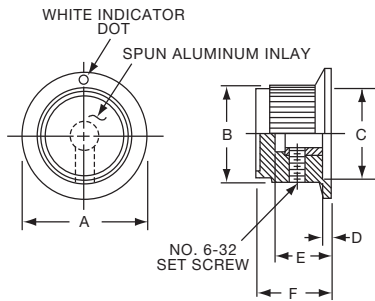

Note: KUS402B1/8 has #4.40 setscrew

Knobs, Molded Phenolic

PH SERIES

PH15181/4

Tyco		Straight Knurl Less Indicator Line					
Electronics	Alcoswitch	A	B	C	D	E	F
1437624-2	PH15181/4	.996(25.3)	.972(24.7)	.799(20.3)	.472(12.0)	.669(17.0)	.157(3.99)

PK SERIES

PK50B1/8

PK701/4

Tyco		Straight Knurl with Dot Indicator on Skirt					
Electronics	Alcoswitch	A	B	C	D	E	F
1437624-7	PK50B1/8	.748(19.0)	.570(14.5)	.500(12.70)	.055(1.40)	.460(11.7)	.550(13.97)
1437624-6	PK50B1/4	.748(19.0)	.570(14.5)	.500(12.70)	.055(1.40)	.460(11.7)	.550(13.97)
1437624-8	PK70B1/4	.984(25.0)	.728(18.5)	.710(18.03)	.079(2.01)	.500(12.7)	.590(14.99)
1437624-9	PK90B1/4	1.25(31.8)	.985(25.0)	.870(22.01)	.098(2.49)	.470(11.9)	.595(15.10)