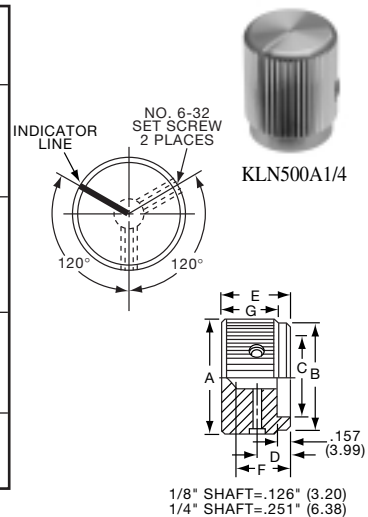

Tyco			Straight Knurl with Top and Side Indicator						
Electronics	Alcoswitch	Color	A	B	C	D	E	F	G
9-1437621-7	KLN500A1/8	Natural	.500(12.7)	0.445(11.3)	.374(9.50)	.281(7.14)	.625(15.9)	.512(13.0)	.527(13.4)
9-1437621-6	KLN500A1/4	Natural	.500(12.7)	0.445(11.3)	.374(9.50)	.281(7.14)	.625(15.9)	.512(13.0)	.527(13.4)
9-1437621-9	KLN500B1/8	Black	.500(12.7)	0.445(11.3)	.374(9.50)	.281(7.14)	.625(15.9)	.512(13.0)	.527(13.4)
9-1437621-8	KLN500B1/4	Black	.500(12.7)	0.445(11.3)	.374(9.50)	.281(7.14)	.625(15.9)	.512(13.0)	.527(13.4)
1437622-1	KLN500S1/4	Smoke	.500(12.7)	0.445(11.3)	.374(9.50)	.281(7.14)	.625(15.9)	.512(13.0)	.527(13.4)
1437622-2	KLN700A1/4	Natural	.740(18.8)	.685(17.4)	.591(15.0)	.281(7.14)	.625(15.9)	.512(13.0)	.527(13.4)
1437622-3	KLN700B1/4	Black	.740(18.8)	.685(17.4)	.591(15.0)	.281(7.14)	.625(15.9)	.512(13.0)	.527(13.4)
1437622-4	KLN700B1/8	Black	.740(18.8)	.685(17.4)	.591(15.0)	.281(7.14)	.625(15.9)	.512(13.0)	.527(13.4)
1437622-5	KLN700S1/4	Smoke	.740(18.8)	.685(17.4)	.591(15.0)	.281(7.14)	.625(15.9)	.512(13.0)	.527(13.4)
1437622-6	KLN900A1/4	Natural	.937(23.8)	.882(22.4)	0.709(18.0)	.281(7.14)	.625(15.9)	.512(13.0)	.527(13.4)
1437622-7	KLN900B1/4	Black	.937(23.8)	.882(22.4)	0.709(18.0)	.281(7.14)	.625(15.9)	.512(13.0)	.527(13.4)
1437622-8	KLN900S1/4	Smoke	.937(23.8)	.882(22.4)	0.709(18.0)	.281(7.14)	.625(15.9)	.512(13.0)	.527(13.4)
9-1437621-4	KLN1250A1/4	Natural	1.252(31.80)	1.195(30.35)	.984(25.0)	.281(7.14)	.625(15.9)	.512(13.0)	.527(13.4)
9-1437621-5	KLN1250B1/4	Black	1.252(31.80)	1.195(30.35)	.984(25.0)	.281(7.14)	.625(15.9)	.512(13.0)	.527(13.4)

KLN500A1/4