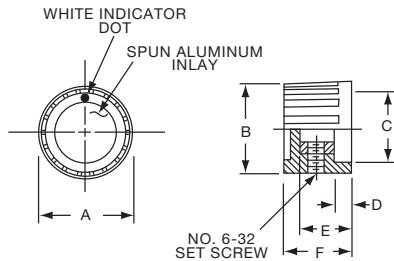

PK SERIES

Tyco		Serrated with Dot Indicator on Top					
Electronics	Alcoswitch	A	B	C	D	E	F
1437624-4	PK1100B1/8	.700(17.8)	.643(16.3)	.565(14.35)	.125(3.18)	.453(11.51)	.530(13.5)

K

P Series