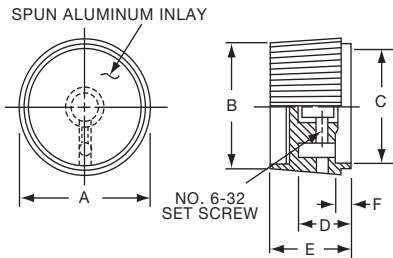

Note: KUS402B1/8 has #4.40 setscrew

Knobs, Molded Phenolic

PH SERIES

PH15181/4

Tyco		Straight Knurl Less Indicator Line					
Electronics	Alcoswitch	A	B	C	D	E	F
1437624-2	PH15181/4	.996(25.3)	.972(24.7)	.799(20.3)	.472(12.0)	.669(17.0)	.157(3.99)