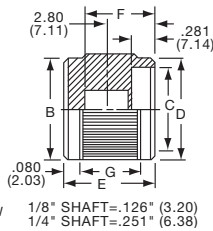

KN SERIES

KN501A1/4

NO. 6-32 SET SCREW 2 PLACES
1/8" SHAFT=.126" (3.20)
1/4" SHAFT=.251" (6.38)

ARROW INDICATOR

Tyco Straight Knurl with Arrowhead Indicator								
Electronics	Alcoswitch	Color	A	B	C	D	E	G
5-1437622-1	KN501A1/8	Natural	.500(12.7)	.445(11.3)	.374(9.50)	.445(11.3)	.625(15.9)	.512(13.0)
5-1437622-0	KN501A1/4	Natural	.500(12.7)	.445(11.3)	.374(9.50)	.445(11.3)	.625(15.9)	.512(13.0)
5-1437622-3	KN501B1/8	Black	.500(12.7)	.445(11.3)	.374(9.50)	.445(11.3)	.625(15.9)	.512(13.0)
5-1437622-2	KN501B1/4	Black	.500(12.7)	.445(11.3)	.374(9.50)	.445(11.3)	.625(15.9)	.512(13.0)
6-1437622-2	KN701A1/4	Natural	.750(19.1)	.695(17.7)	.590(15.0)	.695(17.7)	.625(15.9)	.512(13.0)
6-1437622-3	KN701B1/4	Black	.750(19.1)	.695(17.7)	.590(15.0)	.695(17.7)	.625(15.9)	.512(13.0)
Two Toned			Body-Top					
5-1437622-5	KN501BA1/8	Blk. - Ntl.	.500(12.7)	.445(11.3)	.374(9.50)	.445(11.3)	.625(15.9)	.512(13.0)
5-1437622-4	KN501BA1/4	Blk. - Ntl.	.500(12.7)	.445(11.3)	.374(9.50)	.445(11.3)	.625(15.9)	.512(13.0)
6-1437622-5	KN701BA1/8	Blk. - Ntl.	.750(19.1)	.695(17.7)	.590(15.0)	.695(17.7)	.625(15.9)	.512(13.0)
6-1437622-4	KN701BA1/4	Blk. - Ntl.	.750(19.1)	.695(17.7)	.590(15.0)	.695(17.7)	.625(15.9)	.512(13.0)