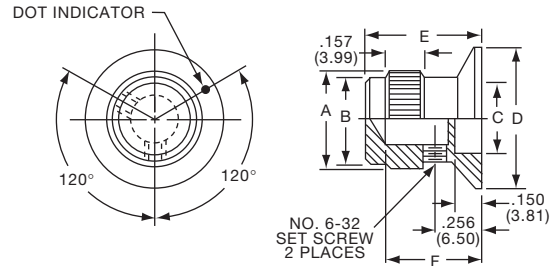

KES SERIES

Tyco Knurl Grip with Dot Indicator on Skirt								
Electronics	Alcoswitch	Color	A	B	C	D	F	
8-1437621-4	KES500AB1/8	Ntl. - Blk.	.500(12.7)	.460(11.7)	.382(9.70)	.750(19.1)	.625(15.9)	.512(13.0)
8-1437621-3	KES500AB1/4	Ntl. - Blk.	.500(12.7)	.460(11.7)	.382(9.70)	.750(19.1)	.625(15.9)	.512(13.0)
8-1437621-5	KES700AB1/4	Ntl. - Blk.	.750(19.1)	.710(18.1)	.630(16.0)	1.13(28.7)	.625(15.9)	.512(13.0)
	KES900AB1/4	Ntl. - Blk.	.937(23.8)	.897(22.8)	.787(20.0)	1.44(36.6)	.625(15.9)	.512(13.0)