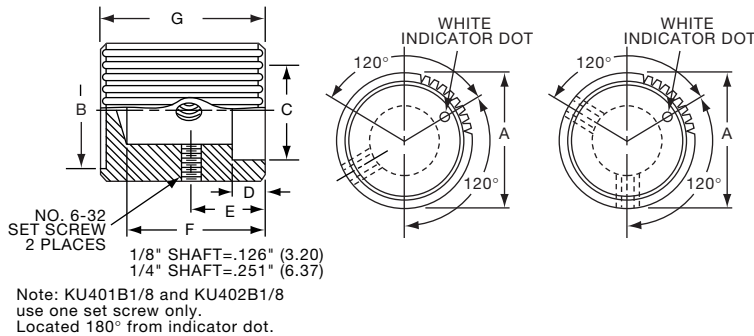

KT SERIES

Tyco		Square Serration with Indicator Line							
Electronics	Alcoswitch	Color	A	B	C	D	E	F	G
1-1437623-2	KT500A1/4	Natural	.500(12.7)	.430(10.9)	.375(9.53)	.430(10.9)	.280(7.11)	.510(13.0)	.630(16.0)
1-1437623-4	KT500B1/8	Black	.500(12.7)	.430(10.9)	.375(9.53)	.430(10.9)	.280(7.11)	.510(13.0)	.630(16.0)
1-1437623-3	KT500B1/4	Black	.500(12.7)	.430(10.9)	.375(9.53)	.430(10.9)	.280(7.11)	.510(13.0)	.630(16.0)
1-1437623-6	KT700A1/4	Natural	.740(18.8)	.650(16.5)	.590(15.0)	.650(16.5)	.280(7.11)	.510(13.0)	.630(16.0)
1-1437623-7	KT700B1/4	Black	.740(18.8)	.650(16.5)	.590(15.0)	.650(16.5)	.280(7.11)	.510(13.0)	.630(16.0)
1-1437623-8	KT900A1/4	Natural	.940(23.9)	.816(20.7)	.710(18.0)	.816(20.7)	.280(7.11)	.510(13.0)	.630(16.0)
1-1437623-9	KT900B1/4	Black	.940(23.9)	.816(20.7)	.710(18.0)	.816(20.7)	.280(7.11)	.510(13.0)	.630(16.0)