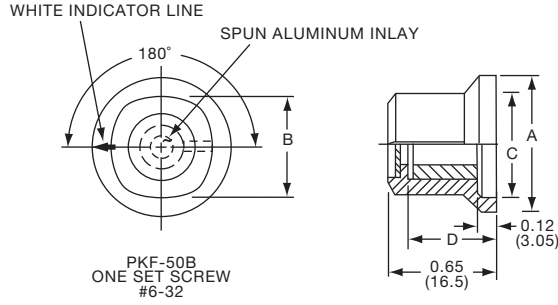

Knobs, Molded Phenolic

PKF SERIES

Tyco Plain Quadrate with Indicator Line & Arrow						
Electronics	Alcoswitch	A	B	C	D	
5-1437624-5	PKF50B1/8	.670(17.0)	.454(11.53)	.570(14.48)	.520(13.2)