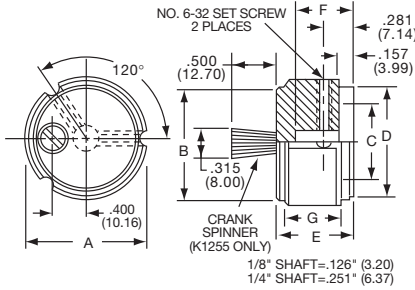

Knobs, Machined Aluminum

K SERIES

Tyco 3 Flute Design with and without Indicator Line									
Electronics	Alcoswitch	Color	A	B	C	D	E	F	G
1437621-7	K500A1/8	Natural	.500(12.7)	.430(10.9)	.374(9.50)	.430(10.9)	.625(15.9)	.429(10.9)	.512(13.0)
1437621-6	K500A1/4	Natural	.500(12.7)	.430(10.9)	.374(9.50)	.430(10.9)	.625(15.9)	.429(10.9)	.512(13.0)
1437621-9	K500B1/8	Black	.500(12.7)	.430(10.9)	.374(9.50)	.430(10.9)	.625(15.9)	.429(10.9)	.512(13.0)
1437621-8	K500B1/4	Black	.500(12.7)	.430(10.9)	.374(9.50)	.430(10.9)	.625(15.9)	.429(10.9)	.512(13.0)
1-1437621-0	K700A1/4	Natural	.740(18.8)	.655(16.6)	.591(15.0)	.655(16.6)	.625(15.9)	.429(10.9)	.512(13.0)
1-1437621-1	K700B1/4	Black	.740(18.8)	.655(16.6)	.591(15.0)	.655(16.6)	.625(15.9)	.429(10.9)	.512(13.0)
1-1437621-3	K900A1/4	Natural	.937(23.8)	.817(20.8)	.709(18.0)	.817(20.8)	.625(15.9)	.429(10.9)	.512(13.0)
1-1437621-4	K900B1/4	Black	.937(23.8)	.817(20.8)	.709(18.0)	.8827(20.8)	.625(15.9)	.429(10.9)	.512(13.0)
1437621-2	K1250A1/4	Natural	1.25(31.8)	1.11(28.2)	.984(25.0)	1.11(28.2)	.750(19.1)	.554(14.1)	.630(16.00)
1437621-3	K1250B1/4	Black	1.25(31.8)	1.11(28.2)	.984(25.0)	1.11(28.2)	.750(19.1)	.554(14.1)	.630(16.00)
Less Indicator									
1437621-4	K1251B1/4	Black	1.25(31.8)	1.11(28.2)	.984(25.0)	1.11(28.2)	.750(19.1)	.554(14.1)	.630(16.00)
With Crank Spinner + Less Indicator									
	K1255A1/4	Natural	1.25(21.8)	1.11(28.2)	.984(25.0)	1.11(28.2)	.750(19.1)	.554(14.1)	.630(16.00)
1437621-5	K1255B1/4	Black	1.25(31.8)	1.11(28.2)	.984(25.0)	1.11(28.2)	.750(19.1)	.554(14.1)	.630(16.00)

KA SERIES