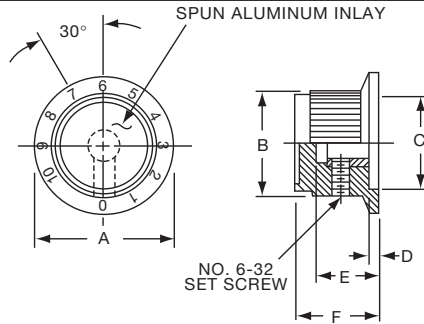

PKD SERIES

		Straight Knurl Skirt w/0-10 Numerals					
Tyco Electronics	Alcoswitch	A	B	C	D	E	F
3-1437624-0	PKD60B101/8	.780(19.8)	.566(14.4)	.487(12.4)	.059(1.5)	.492(12.5)	.563(14.3)
2-1437624-9	PKD60B101/4	.780(19.8)	.566(14.4)	.487(12.4)	.059(1.5)	.492(12.5)	.563(14.3)
3-1437624-2	PKD70B101/4	1.02(25.9)	.750(19.1)	.700(17.8)	.080(2.0)	.490(12.5)	.610(15.5)
2-1437624-6	PKD100B101/4	1.29(32.8)	1.00(25.4)	.865(22.0)	.050(1.3)	.500(12.7)	.590(15.0)

K

P Series