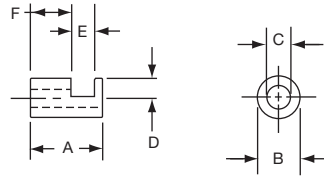

Knob Accessories

ACCESSORIES

Tyco		Shaft Hole Size Adaptors					
Electronics	Alcoswitch	A	B	C	D	E	F
9-1437627-6	KR1 (1/4"TO1/8")	.374(9.50)	.250(6.35)	.128(3.25)	.122(3.10)	.217(5.51)	.122(3.10)
9-1437627-7	KR2 (1/4"TO3/16")	.375(9.53)	.250(6.35)	.190(4.83)	.122(3.10)	.216(5.49)	.123(3.12)
9-1437627-8	KR3 (1/4"TO4MM)	.375(9.53)	.248(6.30)	.161(4.09)	.122(3.10)	.216(5.49)	.123(3.12)