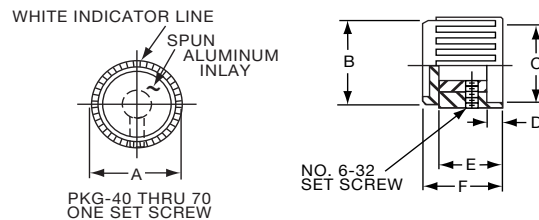

PKG SERIES

Tyco		Ribbed with Indicator Line					
Electronics	Alcoswitch	A	B	C	D	E	F
5-1437624-9	*PKG40B1/8	.437(11.1)	.410(10.4)	.304(7.72)	.079(2.00)	.385(9.78)	.472(12.0)
6-1437624-1	PKG50B1/8	.551(14.0)	.500(12.7)	.442(10.7)	.056(1.42)	.395(10.03)	.512(13.0)
6-1437624-0	PKG50B1/4	.551(14.0)	.500(12.7)	.442(10.7)	.056(1.42)	.395(10.03)	.512(13.0)

*Note: Knob uses #4-40 set screw