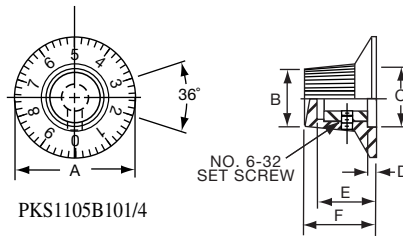

PKS1105B101/4