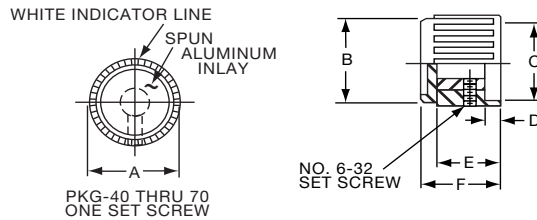

PKG SERIES

Tyco Ribbed with Indicator Line							
Electronics	Alcoswitch	A	B	C	D	E	F
5-1437624-9	*PKG40B1/8	.437(11.1)	.410(10.4)	.304(7.72)	.079(2.00)	.385(9.78)	.472(12.0)
6-1437624-1	PKG50B1/8	.551(14.0)	.500(12.7)	.442(10.7)	.056(1.42)	.395(10.03)	.512(13.0)
6-1437624-0	PKG50B1/4	.551(14.0)	.500(12.7)	.442(10.7)	.056(1.42)	.395(10.03)	.512(13.0)

*Note: Knob uses #4-40 set screw