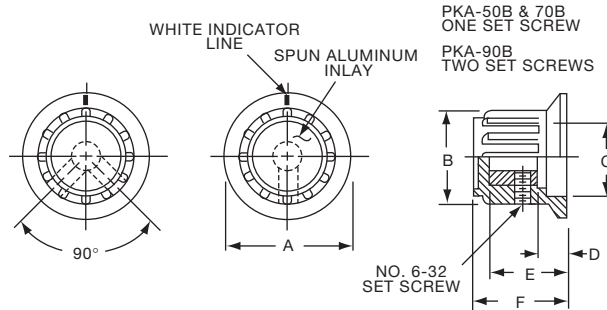

Knobs, Molded Phenolic

PKA SERIES

Tyco Electronics Alcoswitch		Ribbed with Line Indicator on Skirt					
		A	B	C	D	E	F
1-1437624-1	PKA50B1/8	.795(20.2)	.580(14.7)	.540(13.7)	.080(2.03)	.450(11.4)	.590(15.0)
1-1437624-0	PKA50B1/4	.795(20.2)	.580(14.7)	.540(13.7)	.080(2.03)	.450(11.4)	.590(15.0)
1-1437624-4	PKA55B1/8	.780(19.8)	.580(14.7)	.475(12.1)	.135(3.43)	.585(14.9)	.675(17.2)
1-1437624-3	PKA55B1/4	.780(19.8)	.580(14.7)	.475(12.1)	.135(3.43)	.585(14.9)	.675(17.2)
1-1437624-5	PKA70B1/4	.980(24.9)	.740(18.8)	.680(17.3)	.118(3.00)	.650(16.5)	.750(19.1)
1-1437624-7	PKA90B1/4	1.375(34.9)	.970(24.6)	.670(17.0)	.195(4.95)	.750(19.1)	.840(21.3)