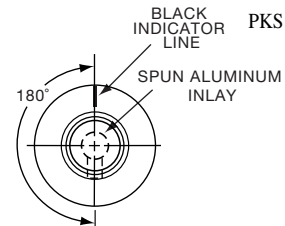

Knobs, Molded Phenolic

PKS SERIES

Tyco		Straight Knurl with Indicator Line on Skirt					
Electronics	Alcoswitch	A	B	C	D	E	F
9-1437624-5	PKS1104B1/4	1.12(28.5)	.567(14.4)	.620(15.8)	.090(2.29)	.510(12.95)	.670(17.0)

PKS SERIES

Tyco		Straight Knurl Aluminum Skirt Has Line or 0-9 Numbers						
Electronics	Alcoswitch	A	B	C	D	E	F	Marking
9-1437624-4	PKS1103B101/4	1.17(29.6)	.571(14.5)	.620(15.7)	.098(2.49)	.516(13.1)	.670(17.0)	Numbers
9-1437624-7	PKS1106B1/4	1.17(29.6)	.571(14.5)	.618(15.7)	.098(2.49)	.516(13.1)	.670(17.0)	Line
9-1437624-6	PKS1105B101/4	1.17(29.6)	.571(14.5)	.618(15.7)	.098(2.49)	.516(13.1)	.670(17.0)	Numbers

PKS SERIES

SPUN ALUMINUM INLAY

Tyco		Choice of Indicator Line or 0-9, 0-10, -5+5 Numerals						
Electronics	Alcoswitch	A	B	C	D	E	F	Marking
1437625-1	PKS1132B51/4	1.18(30.0)	.551(14.0)	.551(14.0)	.118(30.0)	.615(15.62)	.748(19.0)	+5-0-5
1437625-2	PKS1132B91/4	1.18(30.0)	.551(14.0)	.551(14.0)	.118(30.0)	.615(15.62)	.748(19.0)	0-9
9-1437624-9	PKS1132B101/4	1.18(30.0)	.551(14.0)	.551(14.0)	.118(30.0)	.615(15.62)	.748(19.0)	0-10
9-1437624-8	*PKS1132B1/4	1.18(30.0)	.551(14.0)	.551(14.0)	.118(30.0)	.615(15.62)	.748(19.0)	Indicator Line

*1 Set screw 180° from indicator line.