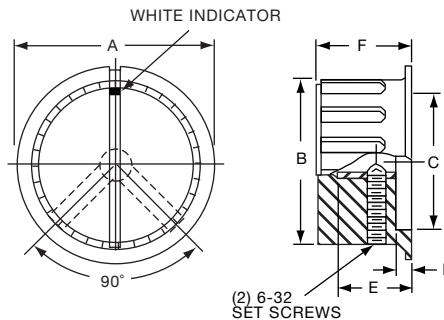

PKX SERIES

Tyco Ribbed Body, Matte Finish with White Square Indicator on Top							
Electronics	Alcoswitch	A	B	C	D	E	F
1-1437625-1	PKX100B1/4	1.17(29.7)	.970(24.6)	.780(19.81)	.114(2.90)	.570(14.48)	.674(17.12)
1-1437625-2	PKX110B1/4	1.37(34.8)	1.120(28.45)	.940(23.88)	.100(2.54)	.527(13.38)	.705(17.91)
1-1437625-3	PKX130B1/4	1.57(40.0)	1.308(33.22)	1.09(27.6)	.118(3.00)	.623(15.82)	.750(19.05)

K
P Series