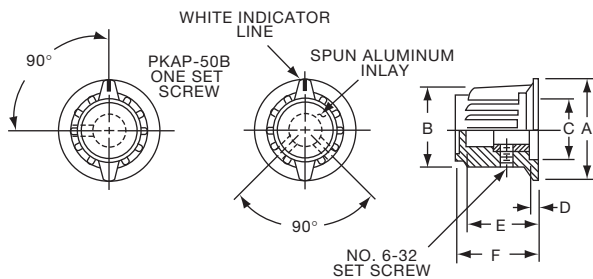

**Knobs, Molded Phenolic**

**PKA SERIES**

PKA50B1/4

PKA90B1/4

Tyco		Ribbed with Line Indicator on Skirt					
Electronics	Alcoswitch	A	B	C	D	E	F
1-1437624-1	PKA50B1/8	.795(20.2)	.580(14.7)	.540(13.7)	.080(2.03)	.450(11.4)	.590(15.0)
1-1437624-0	PKA50B1/4	.795(20.2)	.580(14.7)	.540(13.7)	.080(2.03)	.450(11.4)	.590(15.0)
1-1437624-4	PKA55B1/8	.780(19.8)	.580(14.7)	.475(12.1)	.135(3.43)	.585(14.9)	.675(17.2)
1-1437624-3	PKA55B1/4	.780(19.8)	.580(14.7)	.475(12.1)	.135(3.43)	.585(14.9)	.675(17.2)
1-1437624-5	PKA70B1/4	.980(24.9)	.740(18.8)	.680(17.3)	.118(3.00)	.650(16.5)	.750(19.1)
1-1437624-7	PKA90B1/4	1.375(34.9)	.970(24.6)	.670(17.0)	.195(4.95)	.750(19.1)	.840(21.3)