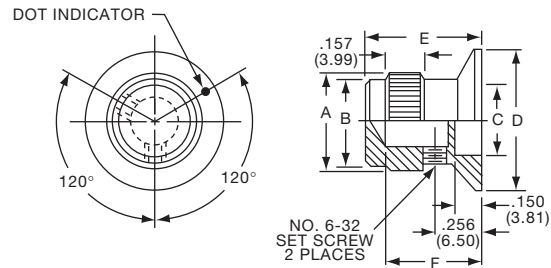

KES SERIES

		Knurl Grip with Dot Indicator on Skirt						
Tyco	Alcoswitch	Color	A	B	C	D	E	F
8-1437621-4	KES500AB1/8	Ntl. - Blk.	.500(12.7)	.460(11.7)	.382(9.70)	.750(19.1)	.625(15.9)	.512(13.0)
8-1437621-3	KES500AB1/4	Ntl. - Blk.	.500(12.7)	.460(11.7)	.382(9.70)	.750(19.1)	.625(15.9)	.512(13.0)
8-1437621-5	KES700AB1/4	Ntl. - Blk.	.750(19.1)	.710(18.1)	.630(16.0)	1.13(28.7)	.625(15.9)	.512(13.0)
	KES900AB1/4	Ntl. - Blk.	.937(23.8)	.897(22.8)	.787(20.0)	1.44(36.6)	.625(15.9)	.512(13.0)

K

K Series

K6