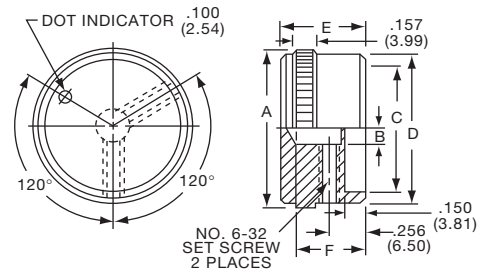

Knurl Grip with Top Dot Indicator						
Tyco	Alcoswitch	Color	A	B	C	D	E	F
8-1437621-0	KE500AB1/8	Ntl. - Blk.	.500(12.7)	.126(3.20)	.382(9.70)	.460(11.7)	.625(15.9)	.512(13.0)
7-1437621-9	KE500AB1/4	Ntl. - Blk.	.500(12.7)	.126(3.20)	.382(9.70)	.460(11.7)	.625(15.9)	.512(13.0)
8-1437621-1	KE700AB1/4	Ntl. - Blk.	.740(18.8)	.251(6.38)	.630(16.0)	.708(18.0)	.625(15.9)	.512(13.0)
8-1437621-2	KE900AB1/4	Ntl. - Blk.	.93(23.8)	.251(6.38)	.787(20.0)	.900(22.9)	.625(15.9)	.512(13.0)
7-1437621-8	KE1250AB1/4	Ntl. - Blk.	1.25(31.8)	.251(6.38)	1.06(26.9)	1.17(29.7)	.625(15.9)	.512(13.0)