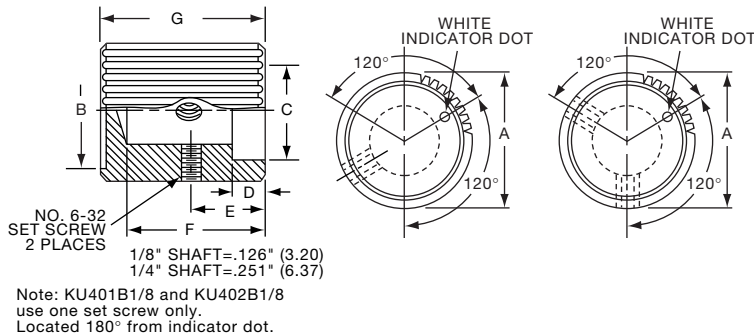

Knobs, Machined Aluminum

KT SERIES

Tyco		Square Serration with Indicator Line							
Electronics	Alcoswitch	Color	A	B	C	D	E	F	G
1-1437623-2	KT500A1/4	Natural	.500(12.7)	.430(10.9)	.375(9.53)	.430(10.9)	.280(7.11)	.510(13.0)	.630(16.0)
1-1437623-4	KT500B1/8	Black	.500(12.7)	.430(10.9)	.375(9.53)	.430(10.9)	.280(7.11)	.510(13.0)	.630(16.0)
1-1437623-3	KT500B1/4	Black	.500(12.7)	.430(10.9)	.375(9.53)	.430(10.9)	.280(7.11)	.510(13.0)	.630(16.0)
1-1437623-6	KT700A1/4	Natural	.740(18.8)	.650(16.5)	.590(15.0)	.650(16.5)	.280(7.11)	.510(13.0)	.630(16.0)
1-1437623-7	KT700B1/4	Black	.740(18.8)	.650(16.5)	.590(15.0)	.650(16.5)	.280(7.11)	.510(13.0)	.630(16.0)
1-1437623-8	KT900A1/4	Natural	.940(23.9)	.816(20.7)	.710(18.0)	.816(20.7)	.280(7.11)	.510(13.0)	.630(16.0)
1-1437623-9	KT900B1/4	Black	.940(23.9)	.816(20.7)	.710(18.0)	.816(20.7)	.280(7.11)	.510(13.0)	.630(16.0)

KU SERIES

Tyco		Serrated Diamond Trim Cut with Dot Indicator							
Electronics	Alcoswitch	Color	A	B	C	D	E	F	G
2-1437623-1	KU401B1/8	Black	.374(9.50)	.283(7.19)	.276(7.01)	.098(2.49)	.177(4.50)	.236(5.99)	.299(7.60)
2-1437623-2	KU402B1/8	Black	.374(9.50)	.283(7.19)	.276(7.01)	.098(2.49)	.197(5.00)	.354(8.99)	.449(11.40)
2-1437623-3	KU500B1/8	Black	.500(12.7)	.409(10.4)	.374(9.50)	.118(3.00)	.276(7.01)	.512(13.0)	.598(15.2)
	KU500B1/4	Black	.500(12.7)	.409(10.4)	.374(9.50)	.118(3.00)	.276(7.01)	.512(13.0)	.598(15.2)
2-1437623-4	KU700B1/4	Black	.740(18.8)	.650(16.5)	.591(15.0)	.118(3.00)	.276(7.01)	.512(13.0)	.598(15.2)

KUS SERIES