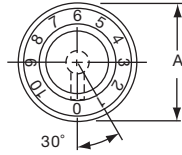

*1 Set screw 180° from indicator line.

PKS1132B91/4

Knobs, Molded Phenolic

PKS SERIES

PKS90B1/4

PKS90B101/4

Tyco Straight Knurl with Aluminum Skirt Choice of Arrow or 1-10 Numbers									
Electronics	Alcoswitch	A	B	C	D	E	F	Marking	
1437625-5	PKS90B1/4	1.42(36.1)	.917(23.3)	.780(19.8)	.065(1.65)	.490(12.5)	.596(15.1)	Arrow	
1437625-6	PKS90B101/4	1.42(36.1)	.917(23.3)	.780(19.8)	.065(1.65)	.490(12.5)	.596(15.1)	Numbers	