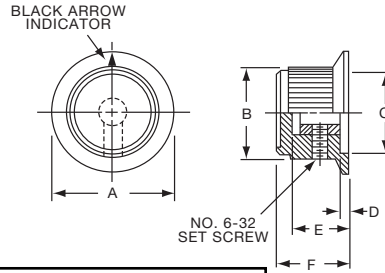

Knobs, Molded Phenolic