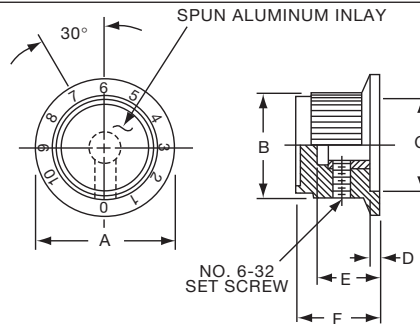

PKD SERIES

		Straight Knurl Skirt w/0-10 Numerals					
Tyco Electronics	Alcoswitch	A	B	C	D	E	F
3-1437624-0	PKD60B101/8	.780(19.8)	.566(14.4)	.487(12.4)	.059(1.5)	.492(12.5)	.563(14.3)
2-1437624-9	PKD60B101/4	.780(19.8)	.566(14.4)	.487(12.4)	.059(1.5)	.492(12.5)	.563(14.3)
3-1437624-2	PKD70B101/4	1.02(25.9)	.750(19.1)	.700(17.8)	.080(2.0)	.490(12.5)	.610(15.5)
2-1437624-6	PKD100B101/4	1.29(32.8)	1.00(25.4)	.865(22.0)	.050(1.3)	.500(12.7)	.590(15.0)

K

P Series