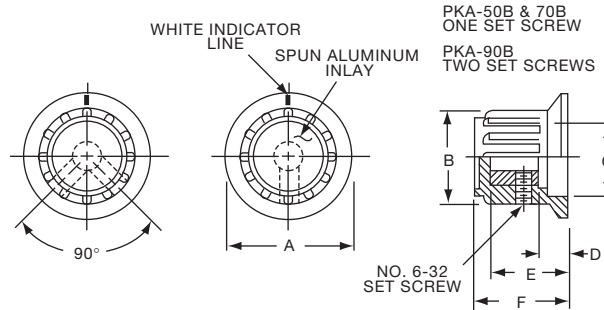

Knobs, Molded Phenolic

PKA SERIES

Tyco		Ribbed with Line Indicator on Skirt					
Electronics	Alcoswitch	A	B	C	D	E	F
1-1437624-1	PKA50B1/8	.795(20.2)	.580(14.7)	.540(13.7)	.080(2.03)	.450(11.4)	.590(15.0)
1-1437624-0	PKA50B1/4	.795(20.2)	.580(14.7)	.540(13.7)	.080(2.03)	.450(11.4)	.590(15.0)
1-1437624-4	PKA55B1/8	.780(19.8)	.580(14.7)	.475(12.1)	.135(3.43)	.585(14.9)	.675(17.2)
1-1437624-3	PKA55B1/4	.780(19.8)	.580(14.7)	.475(12.1)	.135(3.43)	.585(14.9)	.675(17.2)
1-1437624-5	PKA70B1/4	.980(24.9)	.740(18.8)	.680(17.3)	.118(3.00)	.650(16.5)	.750(19.1)
1-1437624-7	PKA90B1/4	1.375(34.9)	.970(24.6)	.670(17.0)	.195(4.95)	.750(19.1)	.840(21.3)