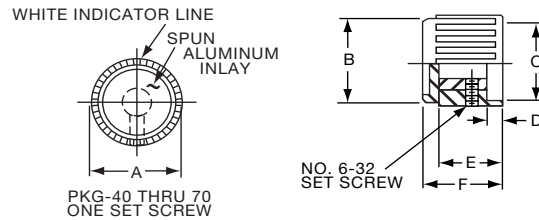

PKG SERIES

PKG-40 THRU 70
ONE SET SCREW

NO. 6-32
SET SCREW

Tyco Ribbed with Indicator Line							
Electronics	Alcoswitch	A	B	C	D	E	F
5-1437624-9	*PKG40B1/8	.437(11.1)	.410(10.4)	.304(7.72)	.079(2.00)	.385(9.78)	.472(12.0)
6-1437624-1	PKG50B1/8	.551(14.0)	.500(12.7)	.442(10.7)	.056(1.42)	.395(10.03)	.512(13.0)
6-1437624-0	PKG50B1/4	.551(14.0)	.500(12.7)	.442(10.7)	.056(1.42)	.395(10.03)	.512(13.0)

*Note: Knob uses #4-40 set screw