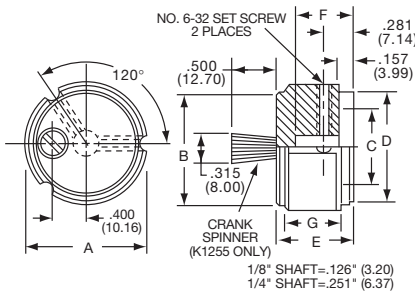

Knobs, Machined Aluminum

K SERIES

K700B1/4

Tyco 3 Flute Design with and without Indicator Line									
Electronics	Alcoswitch	Color	A	B	C	D	E	F	G
1437621-7	K500A1/8	Natural	.500(12.7)	.430(10.9)	.374(9.50)	.430(10.9)	.625(15.9)	.429(10.9)	.512(13.0)
1437621-6	K500A1/4	Natural	.500(12.7)	.430(10.9)	.374(9.50)	.430(10.9)	.625(15.9)	.429(10.9)	.512(13.0)
1437621-9	K500B1/8	Black	.500(12.7)	.430(10.9)	.374(9.50)	.430(10.9)	.625(15.9)	.429(10.9)	.512(13.0)
1437621-8	K500B1/4	Black	.500(12.7)	.430(10.9)	.374(9.50)	.430(10.9)	.625(15.9)	.429(10.9)	.512(13.0)
1-1437621-0	K700A1/4	Natural	.740(18.8)	.655(16.6)	.591(15.0)	.655(16.6)	.625(15.9)	.429(10.9)	.512(13.0)
1-1437621-1	K700B1/4	Black	.740(18.8)	.655(16.6)	.591(15.0)	.655(16.6)	.625(15.9)	.429(10.9)	.512(13.0)
1-1437621-3	K900A1/4	Natural	.937(23.8)	.817(20.8)	.709(18.0)	.817(20.8)	.625(15.9)	.429(10.9)	.512(13.0)
1-1437621-4	K900B1/4	Black	.937(23.8)	.817(20.8)	.709(18.0)	.8827(20.8)	.625(15.9)	.429(10.9)	.512(13.0)
1437621-2	K1250A1/4	Natural	1.25(31.8)	1.11(28.2)	.984(25.0)	1.11(28.2)	.750(19.1)	.554(14.1)	.630(16.00)
1437621-3	K1250B1/4	Black	1.25(31.8)	1.11(28.2)	.984(25.0)	1.11(28.2)	.750(19.1)	.554(14.1)	.630(16.00)
Less Indicator									
1437621-4	K1251B1/4	Black	1.25(31.8)	1.11(28.2)	.984(25.0)	1.11(28.2)	.750(19.1)	.554(14.1)	.630(16.00)
With Crank Spinner + Less Indicator									
	K1255A1/4	Natural	1.25(21.8)	1.11(28.2)	.984(25.0)	1.11(28.2)	.750(19.1)	.554(14.1)	.630(16.00)
1437621-5	K1255B1/4	Black	1.25(31.8)	1.11(28.2)	.984(25.0)	1.11(28.2)	.750(19.1)	.554(14.1)	.630(16.00)