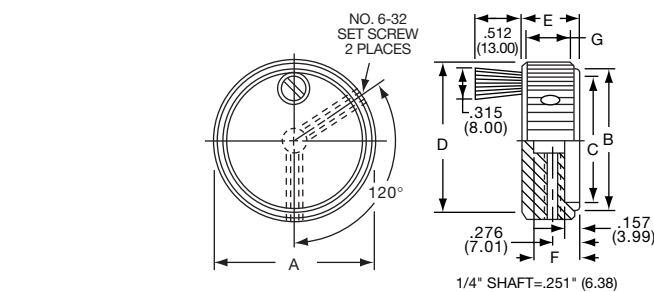

KN SERIES

KN500A1/4

KN900BA1/4

KN SERIES

KN1755BS1/4

Straight Knurl with "Crank" Spinner									
Tyco Electronics	Alcoswitch	Color Body-Top/Spin	A	B	C	D	E	F	G
4-1437622-1	KN1755AS1/4	Natural	1.76(44.7)	1.56(39.5)	.138(35.0)	1.65(41.8)	.630(16.0)	.512(13.0)	.492(12.5)
	KN1755BS1/4	Black	1.76(44.7)	1.56(39.5)	.138(35.0)	1.65(41.8)	.630(16.0)	.512(13.0)	.492(12.5)
3-1437622-9	KN1755ABS1/4	Ntl.-Blk./Blk.	1.76(44.7)	1.56(39.5)	1.38(35.0)	1.65(41.8)	.630(16.0)	.512(13.0)	.492(12.5)
4-1437622-0	KN1755BAS1/4	Blk.-Ntl. Blk.	1.76(44.7)	1.56(39.5)	1.38(35.0)	1.65(41.8)	.630(16.0)	.512(13.0)	.492(12.5)