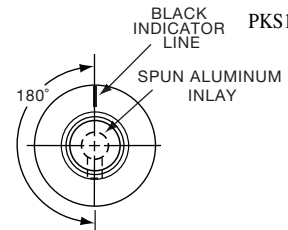

Knobs, Molded Phenolic

PKS SERIES

Tyco Electronics Alcoswitch		Straight Knurl with Indicator Line on Skirt					
		A	B	C	D	E	F
9-1437624-5	PKS1104B1/4	1.12(28.5)	.567(14.4)	.620(15.8)	.090(2.29)	.510(12.95)	.670(17.0)

PKS SERIES

Tyco Electronics Alcoswitch		Straight Knurl Aluminum Skirt Has Line or 0-9 Numbers						
		A	B	C	D	E	F	Marking
9-1437624-4	PKS1103B101/4	1.17(29.6)	.571(14.5)	.620(15.7)	.098(2.49)	.516(13.1)	.670(17.0)	Numbers
9-1437624-7	PKS1106B1/4	1.17(29.6)	.571(14.5)	.618(15.7)	.098(2.49)	.516(13.1)	.670(17.0)	Line
9-1437624-6	PKS1105B101/4	1.17(29.6)	.571(14.5)	.618(15.7)	.098(2.49)	.516(13.1)	.670(17.0)	Numbers

PKS SERIES

SPUN ALUMINUM INLAY

Tyco Electronics Alcoswitch		Choice of Indicator Line or 0-9, 0-10, -5+5 Numerals						
		A	B	C	D	E	F	Marking
1437625-1	PKS1132B51/4	1.18(30.0)	.551(14.0)	.551(14.0)	.118(30.0)	.615(15.62)	.748(19.0)	+5-0-5
1437625-2	PKS1132B91/4	1.18(30.0)	.551(14.0)	.551(14.0)	.118(30.0)	.615(15.62)	.748(19.0)	0-9
9-1437624-9	PKS1132B101/4	1.18(30.0)	.551(14.0)	.551(14.0)	.118(30.0)	.615(15.62)	.748(19.0)	0-10
9-1437624-8	*PKS1132B1/4	1.18(30.0)	.551(14.0)	.551(14.0)	.118(30.0)	.615(15.62)	.748(19.0)	Indicator Line

*1 Set screw 180° from indicator line.

K
P Series