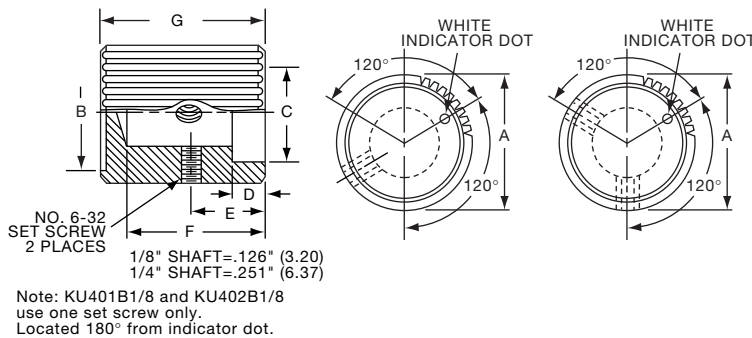

KS900B1/4

K10

Knobs, Machined Aluminum

KT SERIES

KT500A1/4

KT700A1/4

Tyco		Square Serration with Indicator Line							
Electronics	Alcoswitch	Color	A	B	C	D	E	F	G
1-1437623-2	KT500A1/4	Natural	.500(12.7)	.430(10.9)	.375(9.53)	.430(10.9)	.280(7.11)	.510(13.0)	.630(16.0)
1-1437623-4	KT500B1/8	Black	.500(12.7)	.430(10.9)	.375(9.53)	.430(10.9)	.280(7.11)	.510(13.0)	.630(16.0)
1-1437623-3	KT500B1/4	Black	.500(12.7)	.430(10.9)	.375(9.53)	.430(10.9)	.280(7.11)	.510(13.0)	.630(16.0)
1-1437623-6	KT700A1/4	Natural	.740(18.8)	.650(16.5)	.590(15.0)	.650(16.5)	.280(7.11)	.510(13.0)	.630(16.0)
1-1437623-7	KT700B1/4	Black	.740(18.8)	.650(16.5)	.590(15.0)	.650(16.5)	.280(7.11)	.510(13.0)	.630(16.0)
1-1437623-8	KT900A1/4	Natural	.940(23.9)	.816(20.7)	.710(18.0)	.816(20.7)	.280(7.11)	.510(13.0)	.630(16.0)
1-1437623-9	KT900B1/4	Black	.940(23.9)	.816(20.7)	.710(18.0)	.816(20.7)	.280(7.11)	.510(13.0)	.630(16.0)