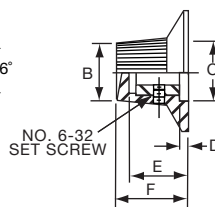

Knobs, Molded Phenolic

PKS SERIES

Tyco Electronics Alcoswitch		Straight Knurl with Indicator Line on Skirt					
		A	B	C	D	E	F
9-1437624-5	PKS1104B1/4	1.12(28.5)	.567(14.4)	.620(15.8)	.090(2.29)	.510(12.95)	.670(17.0)

PKS SERIES

Tyco Electronics Alcoswitch		Straight Knurl Aluminum Skirt Has Line or 0-9 Numbers						
		A	B	C	D	E	F	Marking
9-1437624-4	PKS1103B101/4	1.17(29.6)	.571(14.5)	.620(15.7)	.098(2.49)	.516(13.1)	.670(17.0)	Numbers
9-1437624-7	PKS1106B1/4	1.17(29.6)	.571(14.5)	.618(15.7)	.098(2.49)	.516(13.1)	.670(17.0)	Line
9-1437624-6	PKS1105B101/4	1.17(29.6)	.571(14.5)	.618(15.7)	.098(2.49)	.516(13.1)	.670(17.0)	Numbers

PKS SERIES

SPUN ALUMINUM INLAY

Tyco Electronics Alcoswitch		Choice of Indicator Line or 0-9, 0-10, -5+5 Numerals						
		A	B	C	D	E	F	Marking
1437625-1	PKS1132B51/4	1.18(30.0)	.551(14.0)	.551(14.0)	.118(30.0)	.615(15.62)	.748(19.0)	+5-0-5
1437625-2	PKS1132B91/4	1.18(30.0)	.551(14.0)	.551(14.0)	.118(30.0)	.615(15.62)	.748(19.0)	0-9
9-1437624-9	PKS1132B101/4	1.18(30.0)	.551(14.0)	.551(14.0)	.118(30.0)	.615(15.62)	.748(19.0)	0-10
9-1437624-8	*PKS1132B1/4	1.18(30.0)	.551(14.0)	.551(14.0)	.118(30.0)	.615(15.62)	.748(19.0)	Indicator Line

*1 Set screw 180° from indicator line.

K
P Series