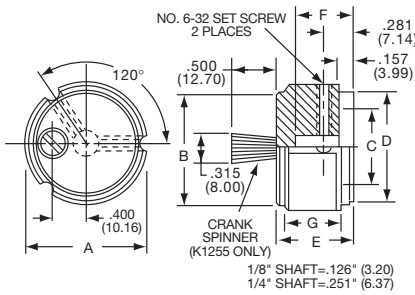

**Knobs, Machined Aluminum**

**K SERIES**

K700B1/4

Tyco 3 Flute Design with and without Indicator Line									
Electronics	Alcoswitch	Color	A	B	C	D	E	F	G
1437621-7	K500A1/8	Natural	.500(12.7)	.430(10.9)	.374(9.50)	.430(10.9)	.625(15.9)	.429(10.9)	.512(13.0)
1437621-6	K500A1/4	Natural	.500(12.7)	.430(10.9)	.374(9.50)	.430(10.9)	.625(15.9)	.429(10.9)	.512(13.0)
1437621-9	K500B1/8	Black	.500(12.7)	.430(10.9)	.374(9.50)	.430(10.9)	.625(15.9)	.429(10.9)	.512(13.0)
1437621-8	K500B1/4	Black	.500(12.7)	.430(10.9)	.374(9.50)	.430(10.9)	.625(15.9)	.429(10.9)	.512(13.0)
1-1437621-0	K700A1/4	Natural	.740(18.8)	.655(16.6)	.591(15.0)	.655(16.6)	.625(15.9)	.429(10.9)	.512(13.0)
1-1437621-1	K700B1/4	Black	.740(18.8)	.655(16.6)	.591(15.0)	.655(16.6)	.625(15.9)	.429(10.9)	.512(13.0)
1-1437621-3	K900A1/4	Natural	.937(23.8)	.817(20.8)	.709(18.0)	.817(20.8)	.625(15.9)	.429(10.9)	.512(13.0)
1-1437621-4	K900B1/4	Black	.937(23.8)	.817(20.8)	.709(18.0)	.817(20.8)	.625(15.9)	.429(10.9)	.512(13.0)
1437621-2	K1250A1/4	Natural	1.25(31.8)	1.11(28.2)	.984(25.0)	1.11(28.2)	.750(19.1)	.554(14.1)	.630(16.0)
1437621-3	K1250B1/4	Black	1.25(31.8)	1.11(28.2)	.984(25.0)	1.11(28.2)	.750(19.1)	.554(14.1)	.630(16.0)
Less Indicator									
1437621-4	K1251B1/4	Black	1.25(31.8)	1.11(28.2)	.984(25.0)	1.11(28.2)	.750(19.1)	.554(14.1)	.630(16.0)
With Crank Spinner + Less Indicator									
	K1255A1/4	Natural	1.25(21.8)	1.11(28.2)	.984(25.0)	1.11(28.2)	.750(19.1)	.554(14.1)	.630(16.0)
1437621-5	K1255B1/4	Black	1.25(31.8)	1.11(28.2)	.984(25.0)	1.11(28.2)	.750(19.1)	.554(14.1)	.630(16.0)