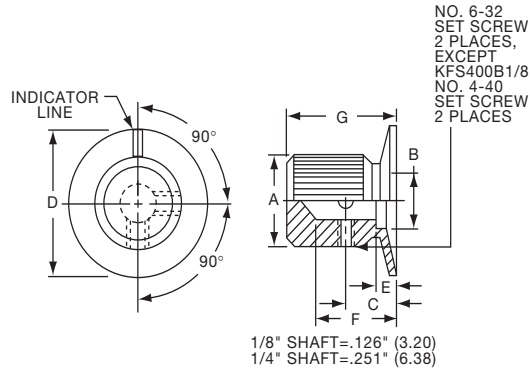

Knobs, Machined Aluminum

KFS SERIES