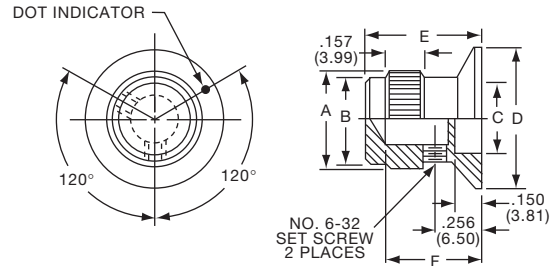

KES SERIES

Tyco Knurl Grip with Dot Indicator on Skirt									
Electronics	Alcoswitch	Color	A	B	C	D	E	F	G
8-1437621-4	KES500AB1/8	Ntl. - Blk.	.500(12.7)	.460(11.7)	.382(9.70)	.750(19.1)	.625(15.9)	.512(13.0)	
8-1437621-3	KES500AB1/4	Ntl. - Blk.	.500(12.7)	.460(11.7)	.382(9.70)	.750(19.1)	.625(15.9)	.512(13.0)	
8-1437621-5	KES700AB1/4	Ntl. - Blk.	.750(19.1)	.710(18.1)	.630(16.0)	1.13(28.7)	.625(15.9)	.512(13.0)	
	KES900AB1/4	Ntl. - Blk.	.937(23.8)	.897(22.8)	.787(20.0)	1.44(36.6)	.625(15.9)	.512(13.0)	

K

K Series

K6