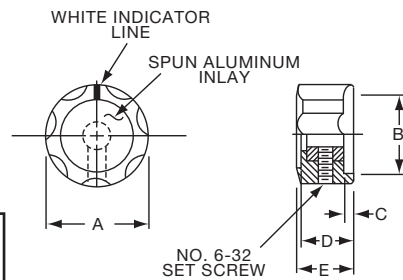

Knobs, Molded Phenolic

PKDT SERIES

Tyco Black Spin Cap with "Diamond Cut" and Arrow Indicator							
Electronics	Alcoswitch	A	B	C	D	E	F
3-1437624-9	PKDT70B1/4	1.03(26.0)	.738(18.8)	.720(18.3)	.098(2.49)	.500(12.7)	.635(16.1)
3-1437624-3	PKDT100B1/4	1.29(32.8)	1.02(25.9)	.860(21.8)	.042(1.07)	.500(12.7)	.638(16.2)

PKDT SERIES

Tyco Black Spin Cap with "Diamond Cut" & 0-10 Numerals							
Electronics	Alcoswitch	A	B	C	D	E	F
3-1437624-8	PKDT60B101/8	.778(19.8)	.605(15.4)	.560(12.5)	.060(1.53)	.392(9.96)	.562(14.3)
4-1437624-0	PKDT70B101/4	1.03(26.0)	.738(18.8)	.720(18.3)	.098(2.49)	.500(12.7)	.635(16.1)
3-1437624-4	PKDT100B101/4	1.29(32.8)	1.02(25.9)	.860(21.8)	.042(1.07)	.500(12.7)	.638(16.2)

PKE SERIES

Tyco Fluted with Indicator Line					
Electronics	Alcoswitch	A	B	C	E
4-1437624-4	PKE60B1/8	.626(15.9)	.472(12.0)	.091(2.31)	.472(12.0)
4-1437624-3	PKE60B1/4	.626(15.9)	.472(12.0)	.091(2.31)	.394(10.0)
4-1437624-5	PKE90B1/4	.890(22.6)	.724(18.4)	.098(2.49)	.480(12.2)

PKES SERIES

Tyco Fluted with Skirt and Indicator Line							
Electronics	Alcoswitch	A	B	C	D	E	F
5-1437624-1	PKES60B1/8	.748(19.0)	.618(15.7)	.460(11.7)	.090(2.29)	.370(9.40)	.470(11.9)
5-1437624-0	PKES60B1/4	.748(19.0)	.618(15.7)	.460(11.7)	.090(2.29)	.370(9.40)	.470(11.9)
5-1437624-2	PKES70B1/4	.855(21.7)	.744(18.9)	.705(17.9)	.080(2.03)	.421(10.7)	.526(13.4)
5-1437624-3	PKES90B1/4	1.01(25.7)	.889(22.6)	.846(21.5)	.079(2.01)	.421(10.7)	.570(14.5)
4-1437624-6	PKES120B1/4	1.30(32.9)	1.16(29.5)	1.02(25.9)	.118(3.00)	.500(12.7)	.628(16.0)
4-1437624-7	PKES140B1/4	1.50(38.1)	1.37(34.9)	1.22(30.9)	.118(3.00)	.540(13.7)	.693(17.6)
4-1437624-8	PKES150B1/4	1.77(44.9)	1.55(39.4)	1.41(35.9)	.118(3.00)	.733(18.6)	.831(21.1)