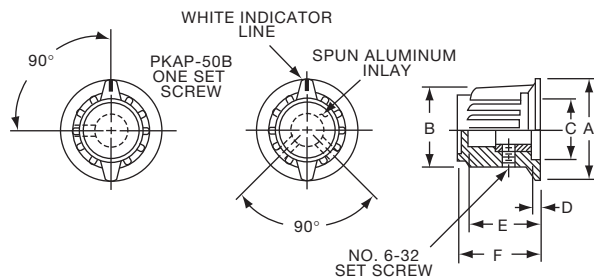

PKA SERIES

PKA50B1/4

PKA90B1/4

Tyco		Ribbed with Line Indicator on Skirt					
Electronics	Alcoswitch	A	B	C	D	E	F
1-1437624-1	PKA50B1/8	.795(20.2)	.580(14.7)	.540(13.7)	.080(2.03)	.450(11.4)	.590(15.0)
1-1437624-0	PKA50B1/4	.795(20.2)	.580(14.7)	.540(13.7)	.080(2.03)	.450(11.4)	.590(15.0)
1-1437624-4	PKA55B1/8	.780(19.8)	.580(14.7)	.475(12.1)	.135(3.43)	.585(14.9)	.675(17.2)
1-1437624-3	PKA55B1/4	.780(19.8)	.580(14.7)	.475(12.1)	.135(3.43)	.585(14.9)	.675(17.2)
1-1437624-5	PKA70B1/4	.980(24.9)	.740(18.8)	.680(17.3)	.118(3.00)	.650(16.5)	.750(19.1)
1-1437624-7	PKA90B1/4	1.375(34.9)	.970(24.6)	.670(17.0)	.195(4.95)	.750(19.1)	.840(21.3)