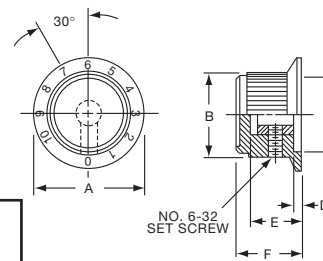

Knobs, Molded Phenolic

PKDT SERIES

Tyco Black Spin Cap with "Diamond Cut" and Arrow Indicator							
Electronics	Alcoswitch	A	B	C	D	E	F
3-1437624-9	PKDT70B1/4	1.03(26.0)	.738(18.8)	.720(18.3)	.098(2.49)	.500(12.7)	.635(16.1)
3-1437624-3	PKDT100B1/4	1.29(32.8)	1.02(25.9)	.860(21.8)	.042(1.07)	.500(12.7)	.638(16.2)

PKDT SERIES

Tyco Black Spin Cap with "Diamond Cut" & 0-10 Numerals							
Electronics	Alcoswitch	A	B	C	D	E	F
3-1437624-8	PKDT60B101/8	.778(19.8)	.605(15.4)	.560(12.5)	.060(1.53)	.392(9.96)	.562(14.3)
4-1437624-0	PKDT70B101/4	1.03(26.0)	.738(18.8)	.720(18.3)	.098(2.49)	.500(12.7)	.635(16.1)
3-1437624-4	PKDT100B101/4	1.29(32.8)	1.02(25.9)	.860(21.8)	.042(1.07)	.500(12.7)	.638(16.2)

PKE SERIES

Tyco Fluted with Indicator Line					
Electronics	Alcoswitch	A	B	C	E
4-1437624-4	PKE60B1/8	.626(15.9)	.472(12.0)	.091(2.31)	.472(12.0)
4-1437624-3	PKE60B1/4	.626(15.9)	.472(12.0)	.091(2.31)	.394(10.0)
4-1437624-5	PKE90B1/4	.890(22.6)	.724(18.4)	.098(2.49)	.480(12.2)

PKES SERIES

Tyco Fluted with Skirt and Indicator Line							
Electronics	Alcoswitch	A	B	C	D	E	F
5-1437624-1	PKES60B1/8	.748(19.0)	.618(15.7)	.460(11.7)	.090(2.29)	.370(9.40)	.470(11.9)
5-1437624-0	PKES60B1/4	.748(19.0)	.618(15.7)	.460(11.7)	.090(2.29)	.370(9.40)	.470(11.9)
5-1437624-2	PKES70B1/4	.855(21.7)	.744(18.9)	.705(17.9)	.080(2.03)	.421(10.7)	.526(13.4)
5-1437624-3	PKES90B1/4	1.01(25.7)	.889(22.6)	.846(21.5)	.079(2.01)	.421(10.7)	.570(14.5)
4-1437624-6	PKES120B1/4	1.30(32.9)	1.16(29.5)	1.02(25.9)	.118(3.00)	.500(12.7)	.628(16.0)
4-1437624-7	PKES140B1/4	1.50(38.1)	1.37(34.9)	1.22(30.9)	.118(3.00)	.540(13.7)	.693(17.6)
4-1437624-8	PKES150B1/4	1.77(44.9)	1.55(39.4)	1.41(35.9)	.118(3.00)	.733(18.6)	.831(21.1)