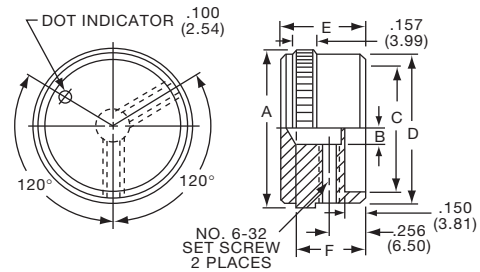

Tyco Knurl Grip with Top Dot Indicator								
Electronics	Alcoswitch	Color	A	B	C	D	F	
8-1437621-0	KE500AB1/8	Ntl. - Blk.	.500(12.7)	.126(3.20)	.382(9.70)	.460(11.7)	.625(15.9)	.512(13.0)
7-1437621-9	KE500AB1/4	Ntl. - Blk.	.500(12.7)	.126(3.20)	.382(9.70)	.460(11.7)	.625(15.9)	.512(13.0)
8-1437621-1	KE700AB1/4	Ntl. - Blk.	.740(18.8)	.251(6.38)	.630(16.0)	.708(18.0)	.625(15.9)	.512(13.0)
8-1437621-2	KE900AB1/4	Ntl. - Blk.	.93(23.8)	.251(6.38)	.787(20.0)	.900(22.9)	.625(15.9)	.512(13.0)
7-1437621-8	KE1250AB1/4	Ntl. - Blk.	1.25(31.8)	.251(6.38)	1.06(26.9)	1.17(29.7)	.625(15.9)	.512(13.0)