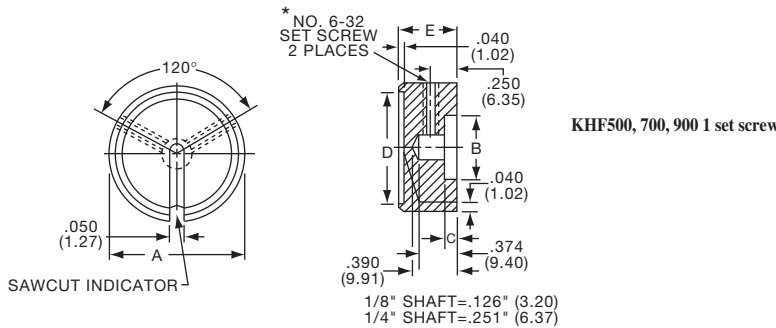

Knobs, Machined Aluminum

KFS SERIES

Tyco			Straight Knurl with Indicator on Skirt						
Electronics	Alcoswitch	Color	A	B	C	D	E	F	G
8-1437621-6	KFS400B1/8	Black Matte	.380(9.65)	.382(9.70)	.256(6.50)	.500(12.7)	.098(2.49)	.469(11.9)	.591(15.0)
8-1437621-8	KFS500B1/8	Black Matte	.500(12.7)	.382(9.70)	.252(6.48)	.630(16.0)	.161(4.09)	.469(11.9)	.630(16.0)
8-1437621-7	KFS500B1/4	Black Matte	.618(15.7)	.280(7.11)	.382(9.70)	1.00(25.4)	.161(4.09)	.630(16.0)	0.811(20.6)
8-1437621-9	KFS600B1/4	Black Matte	.618(15.7)	.280(7.11)	.382(9.70)	1.00(25.4)	.161(4.09)	.630(16.0)	0.811(20.6)

KHF SERIES

Tyco			Plain Body with Top and Side Sawcut Indicator				
Electronics	Alcoswitch	Color	A	B	C	D	E
9-1437621-1	KHF500A1/4	Natural	.500(12.7)	.374(9.50)	.118(3.00)	.342(8.69)	.563(14.3)
9-1437621-2	KHF700A1/4	Natural	.740(18.8)	.590(15.0)	.118(3.00)	.592(15.0)	.563(14.3)
9-1437621-3	KHF900A1/4	Natural	.937(23.8)	.708(18.0)	.118(3.00)	.779(19.8)	.563(14.3)
*9-1437621-0	KHF1250A1/4	Natural	1.23(31.8)	.984(25.0)	.118(3.00)	1.08(27.5)	.563(14.3)

KLN SERIES