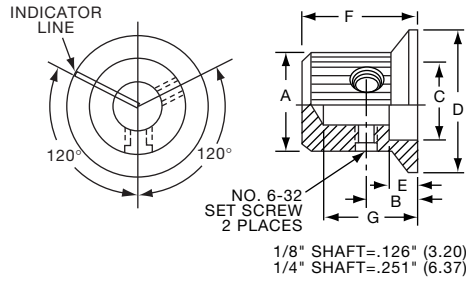

Knobs, Machined Aluminum

KLNS SERIES

KLNS500B1/8

KLNS900B1/4

Tyco Straight Knurl with Indicator Line on Top, Side and Skirt								
Electronics	Alcoswitch	Color	A	B	C	D	E	G
1-1437622-6	KLNS500A1/8	Natural	.500(12.7)	.280(7.11)	.380(9.65)	.750(19.0)	.160(4.07)	.630(16.0)
1-1437622-5	KLNS500A1/4	Natural	.500(12.7)	.280(7.11)	.380(9.65)	.750(19.0)	.160(4.07)	.630(16.0)
1-1437622-8	KLNS500B1/8	Black	.500(12.7)	.280(7.11)	.380(9.65)	.750(19.0)	.160(4.07)	.630(16.0)
1-1437622-7	KLNS500B1/4	Black	.500(12.7)	.280(7.11)	.380(9.65)	.750(19.0)	.160(4.07)	.630(16.0)
2-1437622-0	KLNS700A1/4	Natural	.750(19.0)	.280(7.11)	.590(14.9)	1.13(28.7)	.160(4.07)	.630(16.0)
2-1437622-1	KLNS700B1/4	Black	.750(19.0)	.280(7.11)	.590(14.9)	1.13(28.7)	.160(4.07)	.630(16.0)
2-1437622-2	KLNS900A1/4	Natural	.940(23.9)	.280(7.11)	.710(18.0)	1.40(35.5)	.160(4.07)	.630(16.0)
2-1437622-3	KLNS900B1/4	Black	.940(23.9)	.280(7.11)	.710(18.0)	1.40(35.5)	.160(4.07)	.630(16.0)