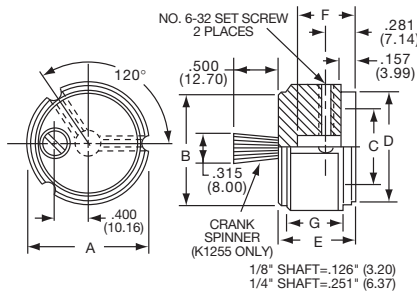

Knobs, Machined Aluminum

K SERIES

K700B1/4

Tyco 3 Flute Design with and without Indicator Line									
Electronics	Alcoswitch	Color	A	B	C	D	E	F	G
1437621-7	K500A1/8	Natural	.500(12.7)	.430(10.9)	.374(9.50)	.430(10.9)	.625(15.9)	.429(10.9)	.512(13.0)
1437621-6	K500A1/4	Natural	.500(12.7)	.430(10.9)	.374(9.50)	.430(10.9)	.625(15.9)	.429(10.9)	.512(13.0)
1437621-9	K500B1/8	Black	.500(12.7)	.430(10.9)	.374(9.50)	.430(10.9)	.625(15.9)	.429(10.9)	.512(13.0)
1437621-8	K500B1/4	Black	.500(12.7)	.430(10.9)	.374(9.50)	.430(10.9)	.625(15.9)	.429(10.9)	.512(13.0)
1-1437621-0	K700A1/4	Natural	.740(18.8)	.655(16.6)	.591(15.0)	.655(16.6)	.625(15.9)	.429(10.9)	.512(13.0)
1-1437621-1	K700B1/4	Black	.740(18.8)	.655(16.6)	.591(15.0)	.655(16.6)	.625(15.9)	.429(10.9)	.512(13.0)
1-1437621-3	K900A1/4	Natural	.937(23.8)	.817(20.8)	.709(18.0)	.817(20.8)	.625(15.9)	.429(10.9)	.512(13.0)
1-1437621-4	K900B1/4	Black	.937(23.8)	.817(20.8)	.709(18.0)	.8827(20.8)	.625(15.9)	.429(10.9)	.512(13.0)
1437621-2	K1250A1/4	Natural	1.25(31.8)	1.11(28.2)	.984(25.0)	1.11(28.2)	.750(19.1)	.554(14.1)	.630(16.00)
1437621-3	K1250B1/4	Black	1.25(31.8)	1.11(28.2)	.984(25.0)	1.11(28.2)	.750(19.1)	.554(14.1)	.630(16.00)
Less Indicator									
1437621-4	K1251B1/4	Black	1.25(31.8)	1.11(28.2)	.984(25.0)	1.11(28.2)	.750(19.1)	.554(14.1)	.630(16.00)
With Crank Spinner + Less Indicator									
	K1255A1/4	Natural	1.25(21.8)	1.11(28.2)	.984(25.0)	1.11(28.2)	.750(19.1)	.554(14.1)	.630(16.00)
1437621-5	K1255B1/4	Black	1.25(31.8)	1.11(28.2)	.984(25.0)	1.11(28.2)	.750(19.1)	.554(14.1)	.630(16.00)