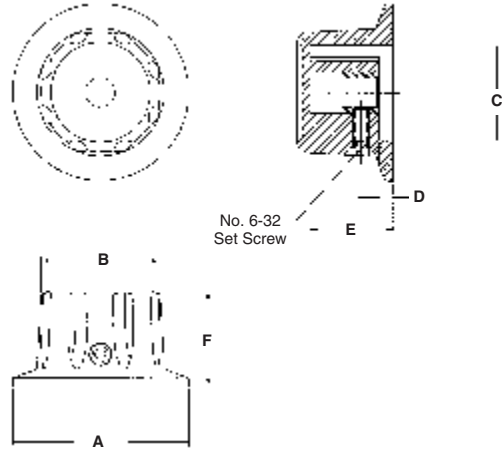

Fluted with Indicator Line On Skirt					
Tyco Electronics	Alcoswitch	A	B	C	D	E	F
2-1437624-3	PKB70B1/4	1.12(28.3)	.750(19.1)	.670(17.0)	.118(3.0)	.490(12.5)	.600(15.2)
2-1437624-4	PKB90B1/4	1.50(38.1)	1.02(25.8)	.800(20.3)	.118(3.0)	.705(17.9)	.820(20.8)