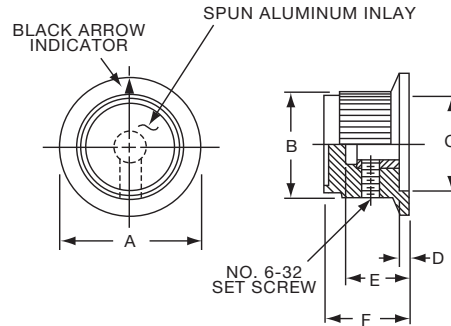

PKD SERIES

		Straight Knurl Aluminum Skirt w/Arrow Indicator					
Tyco Electronics	Alcoswitch	A	B	C	D	E	F
2-1437624-8	PKD60B1/8	.780(19.8)	.566(14.4)	.487(12.4)	.059(1.5)	.492(12.5)	.563(14.3)
2-1437624-7	PKD60B1/4	.780(19.8)	.566(14.4)	.487(12.4)	.059(1.5)	.492(12.5)	.563(14.3)
3-1437624-1	PKD70B1/4	1.02(25.9)	.750(19.1)	.700(17.8)	.080(2.0)	.490(12.5)	.610(15.5)
2-1437624-5	PKD100B1/4	1.29(32.8)	1.00(25.4)	.865(22.0)	.050(1.3)	.500(12.7)	.590(15.0)