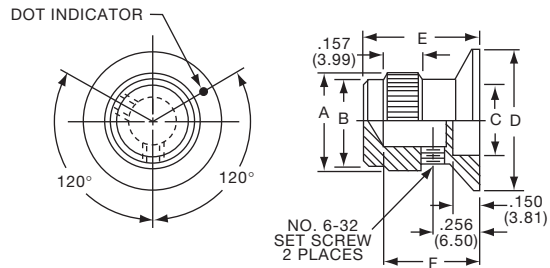

KES SERIES

		Knurl Grip with Dot Indicator on Skirt						
Tyco	Alcoswitch	Color	A	B	C	D	E	F
8-1437621-4	KES500AB1/8	Ntl. - Blk.	.500(12.7)	.460(11.7)	.382(9.70)	.750(19.1)	.625(15.9)	.512(13.0)
8-1437621-3	KES500AB1/4	Ntl. - Blk.	.500(12.7)	.460(11.7)	.382(9.70)	.750(19.1)	.625(15.9)	.512(13.0)
8-1437621-5	KES700AB1/4	Ntl. - Blk.	.750(19.1)	.710(18.1)	.630(16.0)	1.13(28.7)	.625(15.9)	.512(13.0)
	KES900AB1/4	Ntl. - Blk.	.937(23.8)	.897(22.8)	.787(20.0)	1.44(36.6)	.625(15.9)	.512(13.0)

K

K Series