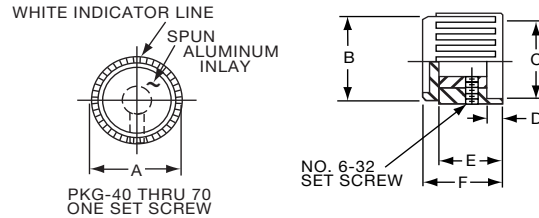

PKG SERIES

Tyco Ribbed with Indicator Line							
Electronics	Alcoswitch	A	B	C	D	E	F
5-1437624-9	*PKG40B1/8	.437(11.1)	.410(10.4)	.304(7.72)	.079(2.00)	.385(9.78)	.472(12.0)
6-1437624-1	PKG50B1/8	.551(14.0)	.500(12.7)	.442(10.7)	.056(1.42)	.395(10.03)	.512(13.0)
6-1437624-0	PKG50B1/4	.551(14.0)	.500(12.7)	.442(10.7)	.056(1.42)	.395(10.03)	.512(13.0)

*Note: Knob uses #4-40 set screw