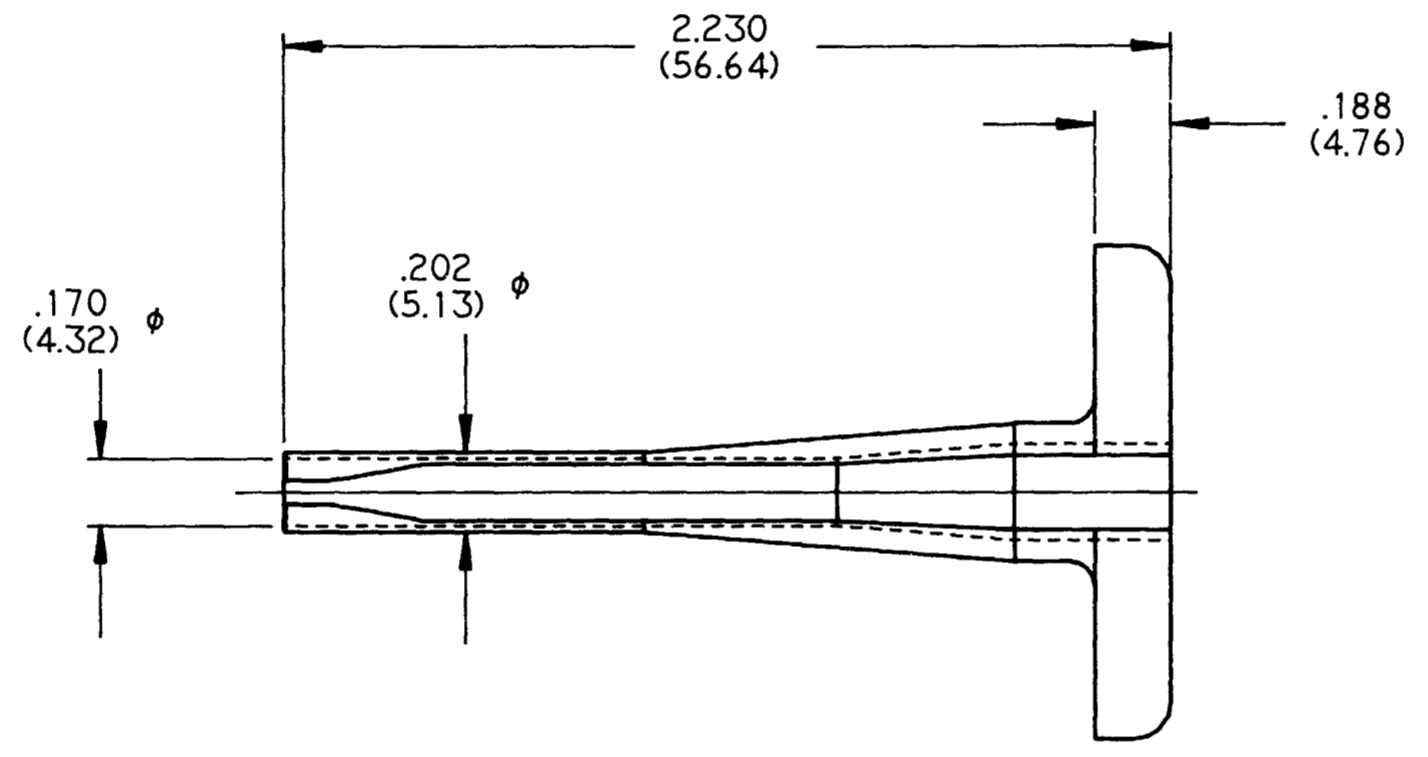

REV  
NC 0411-337-1205

REVISIONS			
SYM	DESCRIPTION	DATE	APPROVED
NC	NEW RELEASE PER E.O. A14617	7-1-94	R. Reed

- NOTES:
1. ALL DIMENSIONS ARE IN INCHES (METRIC).
  2. ALL DIMENSIONS ARE FOR REFERENCE ONLY.
  3. MATERIAL: PLASTIC, COLOR ORANGE.

SIGNATURE & DATE		PROBE TOOL EXTRACTION SIZE 12 REDUCED 'E' SEAL  ENVELOPE	CP	MATL. CODE
DR	C. WOODRUFF 16 JUN 94		<b>The Deutsch Company</b> DEUTSCH I.P.D. 37140 INDUSTRIAL AVE. HEMET, CALIF. 92343	
CHK	<i>[Signature]</i>		<b>B</b> 0411-337-1205	
PE	<i>[Signature]</i>		DWG SIZE	CODE 11139
APPD	R. Reed 7-1-94		SHEET 1 OF 1	
SCALE	NONE	WT		