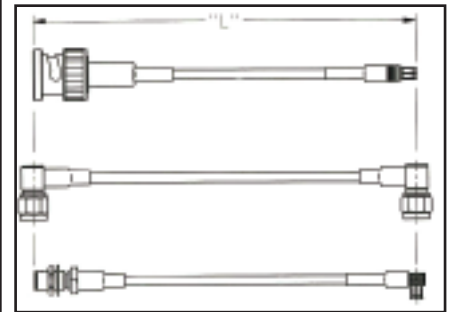

Connectivity...for
Business-Critical Continuity

RF Cable Assembly *Fixed Length Catalog*

JOHNSON[®]

EMERSON[™]
Network Power

Electrical Ratings

Electrical ratings of a cable assembly are determined by the limiting connector type and cable size.

Johnson's® cable length applies to the end of straight connectors. The length is applied to the vertical centroid of right angle connectors.

If you don't see the cable assembly you require we can design and manufacture one to meet your unique specifications!