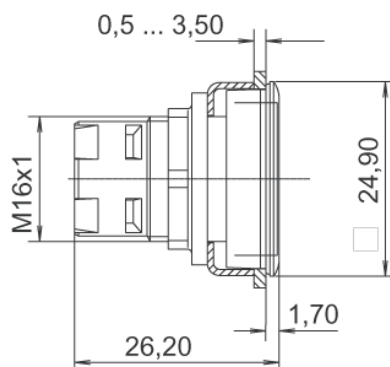

RAFIX 16 F - Signal indicator, flush lens, housing

1.65.126.401/0000

General information

Form of lens	flat lens
Form of collar	square

Other specifications

ROHS compliant	yes
REACH compliant	yes

Panel cut-out