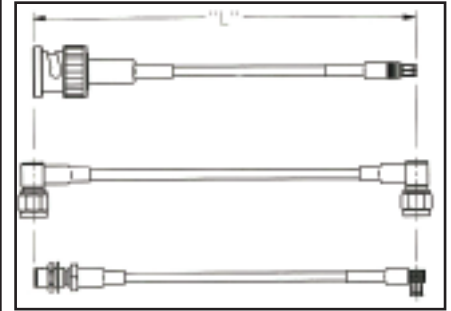

Connectivity...for
Business-Critical Continuity

RF Cable Assembly

Fixed Length Catalog

JOHNSON[®]

EMERSON[™]
Network Power

Electrical Ratings

Electrical ratings of a cable assembly are determined by the limiting connector type and cable size.

Johnson's® cable length applies to the end of straight connectors. The length is applied to the vertical centroid of right angle connectors.

If you don't see the cable assembly you require we can design and manufacture one to meet your unique specifications!