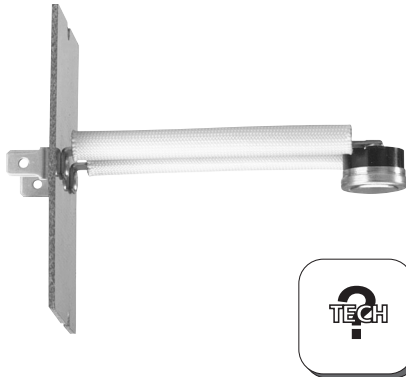

- Slotted mounting holes for easy installation.
- Long terminal screws for wiring — Junctions can be made on terminal block.
- Dial has individual pointers for fan cut-in and cut-out settings.
- Removable solid copper jumper between fan and limit switches.
- Summer fan switch for ventilation without changing control settings. Has same fan and limit switch mechanism.

SPECIFICATIONS

Agency U.L. recognized and C.S.A. certified
Dimensions 2.9" W x 4.3" H x 1.6" D

Model Number	Element Length	Description	Range	Differential	Switch Action	Full Electrical Rating	Motor Rating (Full Load)		Valves and Relays	
							120 VAC	240 VAC	24 VAC	0.3-12v DC
5D51-35	5"	Fan	50 to 265°F (10 to 129°C)	Adjustable	Close on Rise	HT	14.0A	7.0A	5.6A	—
5D51-90	8"	Limit	100 to 300°F (38 to 149°C)	Fixed 25°F	Open on Rise	See page 416	10.0A	6.0A	6.0A	1.0A
5D51-78	11"					See page 416				

FURNACE

BOARD MOUNT LIMIT CONTROLS

1/2" Bimetal Disc with Ranges for Your System Needs

FEATURES

- Proven reliability in a compact, versatile, cost-effective design.
- Provides high-speed contact separation.
- OEM replacement for competitive models.