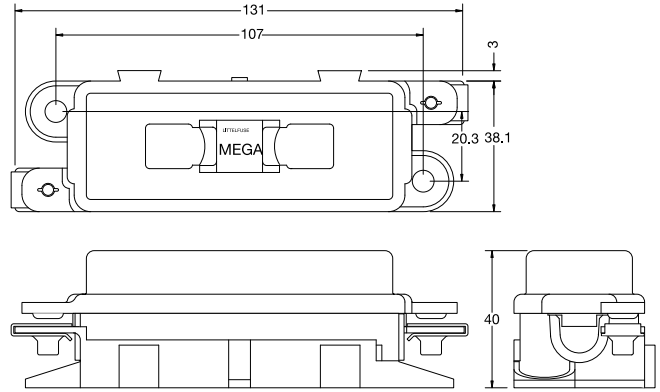

Bolt-down Fuseholders - Splash-Waterproof Fuseholder for MEGA® Style Bolt-down Fuse

For use with MEGA fuses the holder offers splash-water-proof protection for use in harsh environments.

Spritzwassergeschützter MEGA-Sicherungshalter für raue Umgebungsbedingungen.

Dimensions in mm / Maße in mm

Part Number Artikel-Nr.	Description Beschreibung	Fuse Rating Sicherungs- Nennstrom
298907-030	Holder	250 A
298907-040	Cover	–

Corresponding fuses see Section "Bolt-down Fuses."