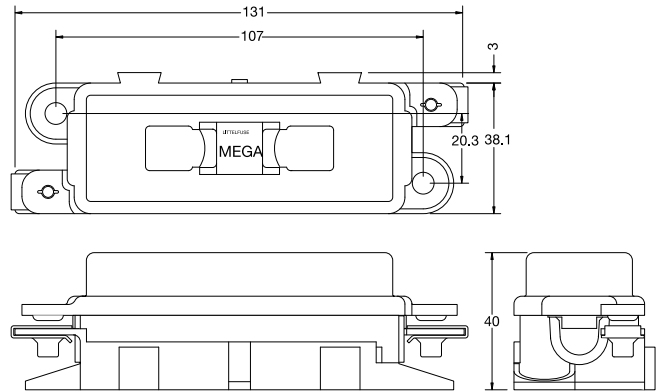

Bolt-down Fuseholders - Splash-Waterproof Fuseholder for MEGA® Style Bolt-down Fuse

For use with MEGA fuses the holder offers splash-water-proof protection for use in harsh environments.

Spritzwassergeschützter MEGA-Sicherungshalter für raue Umgebungsbedingungen.

Dimensions in mm / Maße in mm

Part Number Artikel-Nr.	Description Beschreibung	Fuse Rating Sicherungs- Nennstrom
298907-030	Holder	250 A
298907-040	Cover	-

Corresponding fuses see Section "Bolt-down Fuses."