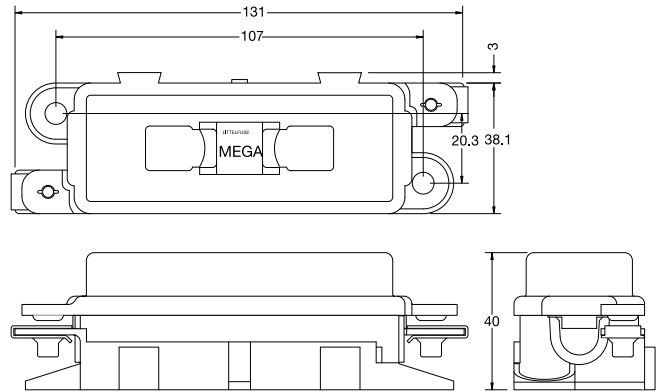

Dimensions in mm / Maße in mm

Part Number Artikel-Nr.	Description Beschreibung	Fuse Rating Sicherungs- Nennstrom
298907-030	Holder	250 A
298907-040	Cover	-

Corresponding fuses see Section "Bolt-down Fuses."