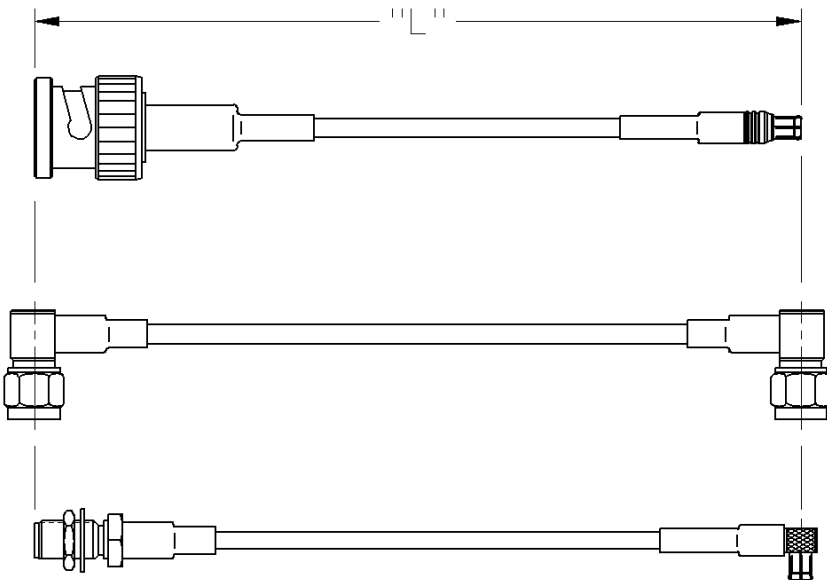

## BNC TRUE 75 OHM STRAIGHT PLUG TO BNC TRUE 75 OHM STRAIGHT PLUG

With Boot

PART NUMBER	CABLE TYPE	CABLE LENGTH	CONNECTOR A	CONNECTOR B
415-0048-012	RG-59	12"	CPMC-68-2	CPMC-68-2
415-0048-024	RG-59	24"	CPMC-68-2	CPMC-68-2
415-0048-036	RG-59	36"	CPMC-68-2	CPMC-68-2
415-0048-048	RG-59	48"	CPMC-68-2	CPMC-68-2
415-0048-060	RG-59	60"	CPMC-68-2	CPMC-68-2
415-0052-012	Belden 734 A	12"	CPMC-68-35	CPMC-68-35
415-0052-024	Belden 734 A	24"	CPMC-68-35	CPMC-68-35
415-0052-036	Belden 734 A	36"	CPMC-68-35	CPMC-68-35
415-0052-048	Belden 734 A	48"	CPMC-68-35	CPMC-68-35
415-0052-060	Belden 734 A	60"	CPMC-68-35	CPMC-68-35

Johnson Components' cable length applies to the end of straight connectors. The length is applied to the vertical centroid of right angle connectors. The last three digits of the part number reflect the length of the cable in inches.