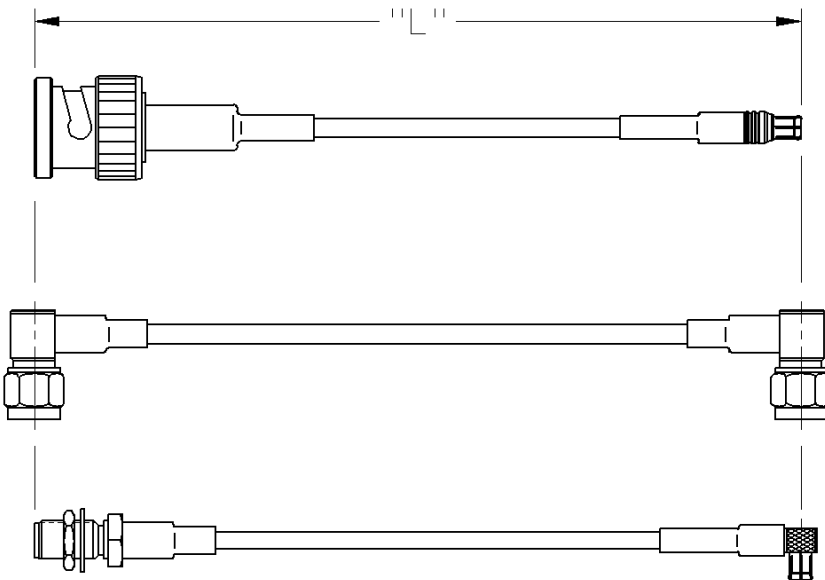

## BNC TRUE 75 OHM STRAIGHT PLUG TO BNC TRUE 75 OHM STRAIGHT PLUG

With Boot

PART NUMBER	CABLE TYPE	CABLE LENGTH	CONNECTOR A	CONNECTOR B
415-0048-012	RG-59	12"	CPMC-68-2	CPMC-68-2
415-0048-024	RG-59	24"	CPMC-68-2	CPMC-68-2
415-0048-036	RG-59	36"	CPMC-68-2	CPMC-68-2
415-0048-048	RG-59	48"	CPMC-68-2	CPMC-68-2
415-0048-060	RG-59	60"	CPMC-68-2	CPMC-68-2
415-0052-012	Belden 734 A	12"	CPMC-68-35	CPMC-68-35
415-0052-024	Belden 734 A	24"	CPMC-68-35	CPMC-68-35
415-0052-036	Belden 734 A	36"	CPMC-68-35	CPMC-68-35
415-0052-048	Belden 734 A	48"	CPMC-68-35	CPMC-68-35
415-0052-060	Belden 734 A	60"	CPMC-68-35	CPMC-68-35

Johnson Components' cable length applies to the end of straight connectors. The length is applied to the vertical centroid of right angle connectors. The last three digits of the part number reflect the length of the cable in inches.