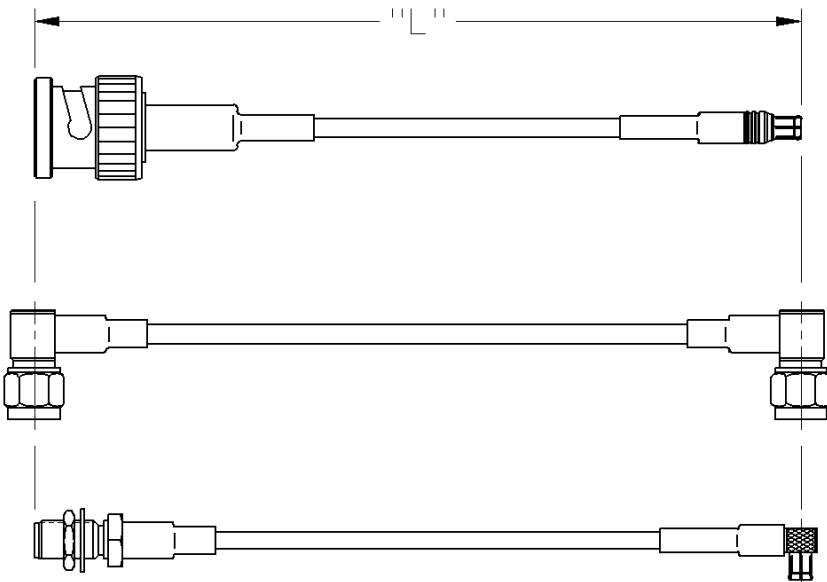

Fixed Length Cable Assemblies

INCHES (MILLIMETERS)
CUSTOMER DRAWINGS AVAILABLE UPON REQUEST

BNC TRUE 75 OHM STRAIGHT PLUG TO BNC TRUE 75 OHM STRAIGHT PLUG

With Boot

PART NUMBER	CABLE TYPE	CABLE LENGTH	CONNECTOR A	CONNECTOR B
415-0048-012	RG-59	12"	CPMC-68-2	CPMC-68-2
415-0048-024	RG-59	24"	CPMC-68-2	CPMC-68-2
415-0048-036	RG-59	36"	CPMC-68-2	CPMC-68-2
415-0048-048	RG-59	48"	CPMC-68-2	CPMC-68-2
415-0048-060	RG-59	60"	CPMC-68-2	CPMC-68-2
415-0052-012	Belden 734 A	12"	CPMC-68-35	CPMC-68-35
415-0052-024	Belden 734 A	24"	CPMC-68-35	CPMC-68-35
415-0052-036	Belden 734 A	36"	CPMC-68-35	CPMC-68-35
415-0052-048	Belden 734 A	48"	CPMC-68-35	CPMC-68-35
415-0052-060	Belden 734 A	60"	CPMC-68-35	CPMC-68-35

Johnson Components' cable length applies to the end of straight connectors. The length is applied to the vertical centroid of right angle connectors. The last three digits of the part number reflect the length of the cable in inches.