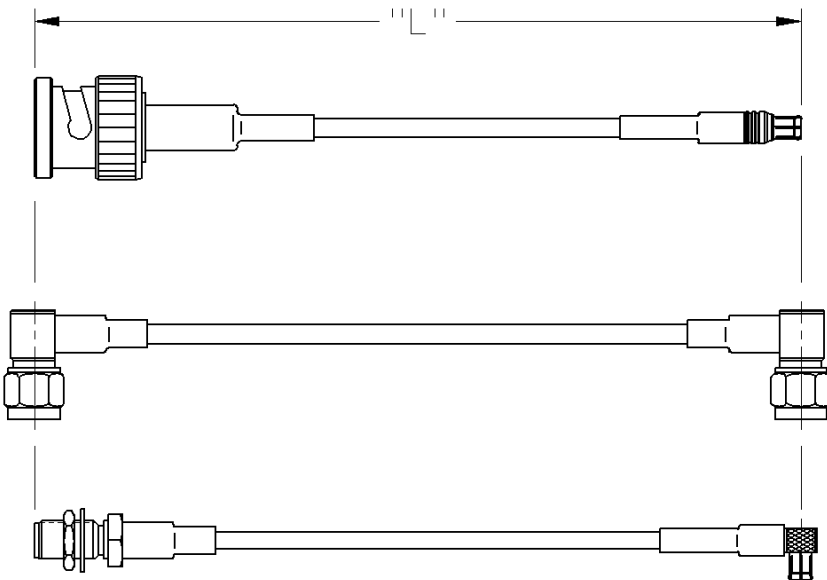

Fixed Length Cable Assemblies

INCHES (MILLIMETERS)
CUSTOMER DRAWINGS AVAILABLE UPON REQUEST

BNC TRUE 75 OHM STRAIGHT PLUG TO BNC TRUE 75 OHM STRAIGHT PLUG

With Boot

PART NUMBER	CABLE TYPE	CABLE LENGTH	CONNECTOR A	CONNECTOR B
415-0048-012	RG-59	12"	CPMC-68-2	CPMC-68-2
415-0048-024	RG-59	24"	CPMC-68-2	CPMC-68-2
415-0048-036	RG-59	36"	CPMC-68-2	CPMC-68-2
415-0048-048	RG-59	48"	CPMC-68-2	CPMC-68-2
415-0048-060	RG-59	60"	CPMC-68-2	CPMC-68-2
415-0052-012	Belden 734 A	12"	CPMC-68-35	CPMC-68-35
415-0052-024	Belden 734 A	24"	CPMC-68-35	CPMC-68-35
415-0052-036	Belden 734 A	36"	CPMC-68-35	CPMC-68-35
415-0052-048	Belden 734 A	48"	CPMC-68-35	CPMC-68-35
415-0052-060	Belden 734 A	60"	CPMC-68-35	CPMC-68-35

Johnson Components' cable length applies to the end of straight connectors. The length is applied to the vertical centroid of right angle connectors. The last three digits of the part number reflect the length of the cable in inches.