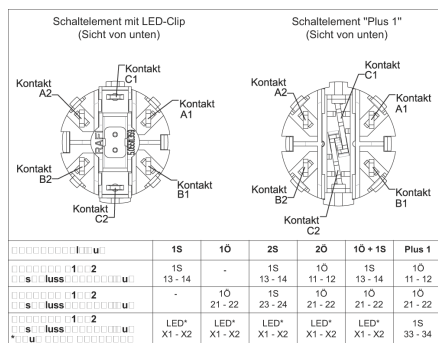

LED-Clip, LED red, 12 V DC

5.05.511.747/0300

Dimensions

Color red

Electrical characteristics

Voltage DC 12 V

Other specifications

ROHS compliant yes

REACH compliant yes