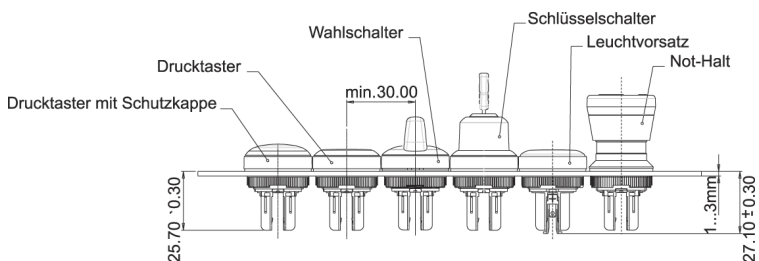

LED-Clip, LED red, 12 V DC

5.05.511.747/0300

Dimensions

Color red

Electrical characteristics

Voltage DC 12 V

Other specifications

ROHS compliant yes

REACH compliant yes