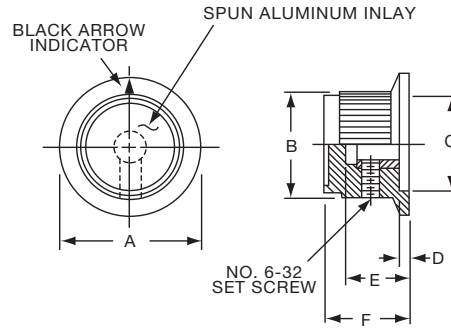

**K**

**P Series**

**Knobs, Molded Phenolic**

**PKB SERIES**

PKB90B1/4

		Fluted with Indicator Line On Skirt					
Tyco Electronics	Alcoswitch	A	B	C	D	E	F
2-1437624-3	PKB70B1/4	1.12(28.3)	.750(19.1)	.670(17.0)	.118(3.0)	.490(12.5)	.600(15.2)
2-1437624-4	PKB90B1/4	1.50(38.1)	1.02(25.8)	.800(20.3)	.118(3.0)	.705(17.9)	.820(20.8)

**PKD SERIES**

PKD60B1/4

PKD100B1/4

		Straight Knurl Aluminum Skirt w/Arrow Indicator					
Tyco Electronics	Alcoswitch	A	B	C	D	E	F
2-1437624-8	PKD60B1/8	.780(19.8)	.566(14.4)	.487(12.4)	.059(1.5)	.492(12.5)	.563(14.3)
2-1437624-7	PKD60B1/4	.780(19.8)	.566(14.4)	.487(12.4)	.059(1.5)	.492(12.5)	.563(14.3)
3-1437624-1	PKD70B1/4	1.02(25.9)	.750(19.1)	.700(17.8)	.080(2.0)	.490(12.5)	.610(15.5)
2-1437624-5	PKD100B1/4	1.29(32.8)	1.00(25.4)	.865(22.0)	.050(1.3)	.500(12.7)	.590(15.0)