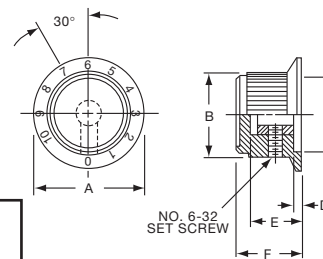

PKDT SERIES

Tyco Black Spin Cap with "Diamond Cut" & 0-10 Numerals							
Electronics	Alcoswitch	A	B	C	D	E	F
3-1437624-8	PKDT60B101/8	.778(19.8)	.605(15.4)	.560(12.5)	.060(1.53)	.392(9.96)	.562(14.3)
4-1437624-0	PKDT70B101/4	1.03(26.0)	.738(18.8)	.720(18.3)	.098(2.49)	.500(12.7)	.635(16.1)
3-1437624-4	PKDT100B101/4	1.29(32.8)	1.02(25.9)	.860(21.8)	.042(1.07)	.500(12.7)	.638(16.2)