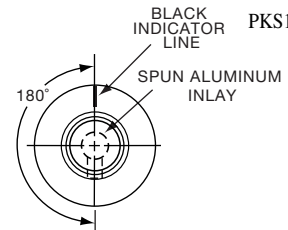

Knobs, Molded Phenolic

PKS SERIES

		Straight Knurl with Indicator Line on Skirt					
Tyco Electronics	Alcoswitch	A	B	C	D	E	F
9-1437624-5	PKS1104B1/4	1.12(28.5)	.567(14.4)	.620(15.8)	.090(2.29)	.510(12.95)	.670(17.0)

PKS SERIES

		Straight Knurl Aluminum Skirt Has Line or 0-9 Numbers						
Tyco Electronics	Alcoswitch	A	B	C	D	E	F	Marking
9-1437624-4	PKS1103B101/4	1.17(29.6)	.571(14.5)	.620(15.7)	.098(2.49)	.516(13.1)	.670(17.0)	Numbers
9-1437624-7	PKS1106B1/4	1.17(29.6)	.571(14.5)	.618(15.7)	.098(2.49)	.516(13.1)	.670(17.0)	Line
9-1437624-6	PKS1105B101/4	1.17(29.6)	.571(14.5)	.618(15.7)	.098(2.49)	.516(13.1)	.670(17.0)	Numbers

PKS SERIES

SPUN ALUMINUM INLAY

		Choice of Indicator Line or 0-9, 0-10, -5+5 Numerals						
Tyco Electronics	Alcoswitch	A	B	C	D	E	F	Marking
1437625-1	PKS1132B51/4	1.18(30.0)	.551(14.0)	.551(14.0)	.118(30.0)	.615(15.62)	.748(19.0)	+5-0-5
1437625-2	PKS1132B91/4	1.18(30.0)	.551(14.0)	.551(14.0)	.118(30.0)	.615(15.62)	.748(19.0)	0-9
9-1437624-9	PKS1132B101/4	1.18(30.0)	.551(14.0)	.551(14.0)	.118(30.0)	.615(15.62)	.748(19.0)	0-10
9-1437624-8	*PKS1132B1/4	1.18(30.0)	.551(14.0)	.551(14.0)	.118(30.0)	.615(15.62)	.748(19.0)	Indicator Line

*1 Set screw 180° from indicator line.