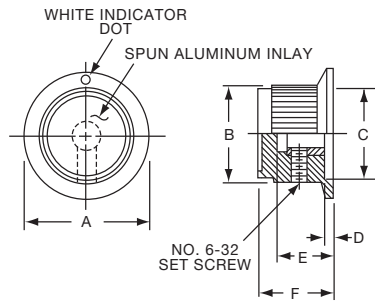

**Knobs, Molded Phenolic**

**PH SERIES**

PH15181/4

Tyco		Straight Knurl Less Indicator Line					
Electronics	Alcoswitch	A	B	C	D	E	F
1437624-2	PH15181/4	.996(25.3)	.972(24.7)	.799(20.3)	.472(12.0)	.669(17.0)	.157(3.99)

**PK SERIES**

PK50B1/8

PK701/4

Tyco		Straight Knurl with Dot Indicator on Skirt					
Electronics	Alcoswitch	A	B	C	D	E	F
1437624-7	PK50B1/8	.748(19.0)	.570(14.5)	.500(12.70)	.055(1.40)	.460(11.7)	.550(13.97)
1437624-6	PK50B1/4	.748(19.0)	.570(14.5)	.500(12.70)	.055(1.40)	.460(11.7)	.550(13.97)
1437624-8	PK70B1/4	.984(25.0)	.728(18.5)	.710(18.03)	.079(2.01)	.500(12.7)	.590(14.99)
1437624-9	PK90B1/4	1.25(31.8)	.985(25.0)	.870(22.01)	.098(2.49)	.470(11.9)	.595(15.10)