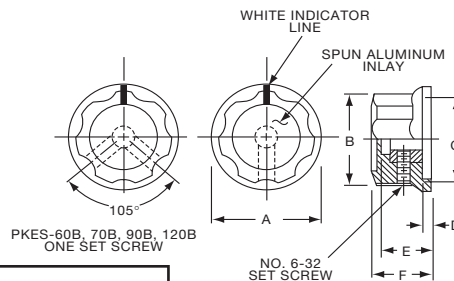

Knobs, Molded Phenolic

PKDT SERIES

Tyco Black Spin Cap with "Diamond Cut" and Arrow Indicator							
Electronics	Alcoswitch	A	B	C	D	E	F
3-1437624-9	PKDT70B1/4	1.03(26.0)	.738(18.8)	.720(18.3)	.098(2.49)	.500(12.7)	.635(16.1)
3-1437624-3	PKDT100B1/4	1.29(32.8)	1.02(25.9)	.860(21.8)	.042(1.07)	.500(12.7)	.638(16.2)

PKDT SERIES

Tyco Black Spin Cap with "Diamond Cut" & 0-10 Numerals							
Electronics	Alcoswitch	A	B	C	D	E	F
3-1437624-8	PKDT60B101/8	.778(19.8)	.605(15.4)	.560(12.5)	.060(1.53)	.392(9.96)	.562(14.3)
4-1437624-0	PKDT70B101/4	1.03(26.0)	.738(18.8)	.720(18.3)	.098(2.49)	.500(12.7)	.635(16.1)
3-1437624-4	PKDT100B101/4	1.29(32.8)	1.02(25.9)	.860(21.8)	.042(1.07)	.500(12.7)	.638(16.2)

PKE SERIES

Tyco Fluted with Indicator Line					
Electronics	Alcoswitch	A	B	C	E
4-1437624-4	PKE60B1/8	.626(15.9)	.472(12.0)	.091(2.31)	.394(10.0)
4-1437624-3	PKE60B1/4	.626(15.9)	.472(12.0)	.091(2.31)	.394(10.0)
4-1437624-5	PKE90B1/4	.890(22.6)	.724(18.4)	.098(2.49)	.480(12.2)

PKES SERIES

Tyco Fluted with Skirt and Indicator Line							
Electronics	Alcoswitch	A	B	C	D	E	F
5-1437624-1	PKES60B1/8	.748(19.0)	.618(15.7)	.460(11.7)	.090(2.29)	.370(9.40)	.470(11.9)
5-1437624-0	PKES60B1/4	.748(19.0)	.618(15.7)	.460(11.7)	.090(2.29)	.370(9.40)	.470(11.9)
5-1437624-2	PKES70B1/4	.855(21.7)	.744(18.9)	.705(17.9)	.080(2.03)	.421(10.7)	.526(13.4)
5-1437624-3	PKES90B1/4	1.01(25.7)	.889(22.6)	.846(21.5)	.079(2.01)	.421(10.7)	.570(14.5)
4-1437624-6	PKES120B1/4	1.30(32.9)	1.16(29.5)	1.02(25.9)	.118(3.00)	.500(12.7)	.628(16.0)
4-1437624-7	PKES140B1/4	1.50(38.1)	1.37(34.9)	1.22(30.9)	.118(3.00)	.540(13.7)	.693(17.6)
4-1437624-8	PKES150B1/4	1.77(44.9)	1.55(39.4)	1.41(35.9)	.118(3.00)	.733(18.6)	.831(21.1)