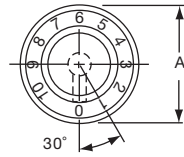

\*1 Set screw 180° from indicator line.

PKS1132B91/4

**Knobs, Molded Phenolic**

PKS SERIES

PKS90B1/4

PKS90B101/4

Tyco Straight Knurl with Aluminum Skirt Choice of Arrow or 1-10 Numbers									
Electronics	Alcoswitch	A	B	C	D	E	F	Marking	
1437625-5	PKS90B1/4	1.42(36.1)	.917(23.3)	.780(19.8)	.065(1.65)	.490(12.5)	.596(15.1)	Arrow	
1437625-6	PKS90B101/4	1.42(36.1)	.917(23.3)	.780(19.8)	.065(1.65)	.490(12.5)	.596(15.1)	Numbers	