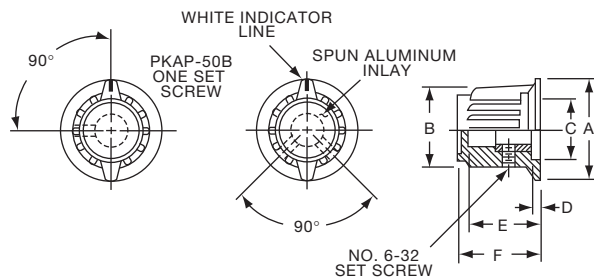

**Knobs, Molded Phenolic**

**PKA SERIES**

PKA50B1/4

PKA90B1/4

Tyco		Ribbed with Line Indicator on Skirt					
Electronics	Alcoswitch	A	B	C	D	E	F
1-1437624-1	PKA50B1/8	.795(20.2)	.580(14.7)	.540(13.7)	.080(2.03)	.450(11.4)	.590(15.0)
1-1437624-0	PKA50B1/4	.795(20.2)	.580(14.7)	.540(13.7)	.080(2.03)	.450(11.4)	.590(15.0)
1-1437624-4	PKA55B1/8	.780(19.8)	.580(14.7)	.475(12.1)	.135(3.43)	.585(14.9)	.675(17.2)
1-1437624-3	PKA55B1/4	.780(19.8)	.580(14.7)	.475(12.1)	.135(3.43)	.585(14.9)	.675(17.2)
1-1437624-5	PKA70B1/4	.980(24.9)	.740(18.8)	.680(17.3)	.118(3.00)	.650(16.5)	.750(19.1)
1-1437624-7	PKA90B1/4	1.375(34.9)	.970(24.6)	.670(17.0)	.195(4.95)	.750(19.1)	.840(21.3)