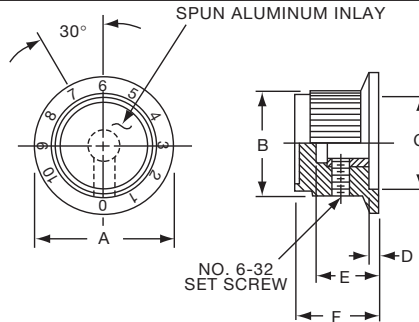

PKD SERIES

		Straight Knurl Skirt w/0-10 Numerals					
Tyco Electronics	Alcoswitch	A	B	C	D	E	F
3-1437624-0	PKD60B101/8	.780(19.8)	.566(14.4)	.487(12.4)	.059(1.5)	.492(12.5)	.563(14.3)
2-1437624-9	PKD60B101/4	.780(19.8)	.566(14.4)	.487(12.4)	.059(1.5)	.492(12.5)	.563(14.3)
3-1437624-2	PKD70B101/4	1.02(25.9)	.750(19.1)	.700(17.8)	.080(2.0)	.490(12.5)	.610(15.5)
2-1437624-6	PKD100B101/4	1.29(32.8)	1.00(25.4)	.865(22.0)	.050(1.3)	.500(12.7)	.590(15.0)

K

P Series