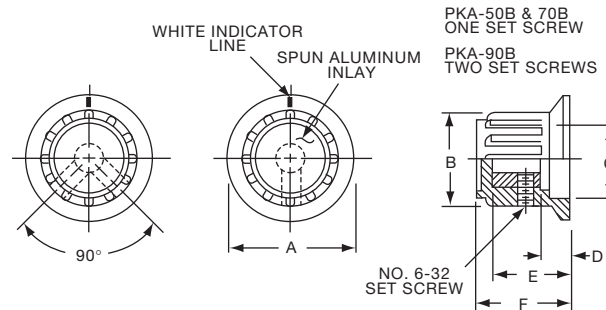

Knobs, Molded Phenolic

PKA SERIES

Tyco		Ribbed with Line Indicator on Skirt					
Electronics	Alcoswitch	A	B	C	D	E	F
1-1437624-1	PKA50B1/8	.795(20.2)	.580(14.7)	.540(13.7)	.080(2.03)	.450(11.4)	.590(15.0)
1-1437624-0	PKA50B1/4	.795(20.2)	.580(14.7)	.540(13.7)	.080(2.03)	.450(11.4)	.590(15.0)
1-1437624-4	PKA55B1/8	.780(19.8)	.580(14.7)	.475(12.1)	.135(3.43)	.585(14.9)	.675(17.2)
1-1437624-3	PKA55B1/4	.780(19.8)	.580(14.7)	.475(12.1)	.135(3.43)	.585(14.9)	.675(17.2)
1-1437624-5	PKA70B1/4	.980(24.9)	.740(18.8)	.680(17.3)	.118(3.00)	.650(16.5)	.750(19.1)
1-1437624-7	PKA90B1/4	1.375(34.9)	.970(24.6)	.670(17.0)	.195(4.95)	.750(19.1)	.840(21.3)