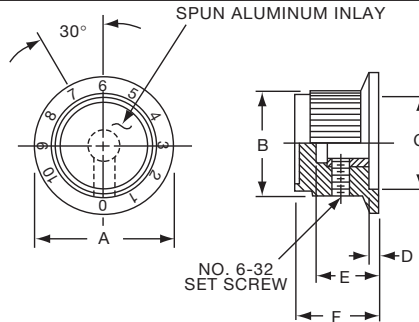

PKD SERIES

PKD60B1/4

PKD100B1/4

| | | Straight Knurl Aluminum Skirt w/Arrow Indicator | | | | | |
|------------------|------------|---|------------|------------|-----------|------------|------------|
| Tyco Electronics | Alcoswitch | A | B | C | D | E | F |
| 2-1437624-8 | PKD60B1/8 | .780(19.8) | .566(14.4) | .487(12.4) | .059(1.5) | .492(12.5) | .563(14.3) |
| 2-1437624-7 | PKD60B1/4 | .780(19.8) | .566(14.4) | .487(12.4) | .059(1.5) | .492(12.5) | .563(14.3) |
| 3-1437624-1 | PKD70B1/4 | 1.02(25.9) | .750(19.1) | .700(17.8) | .080(2.0) | .490(12.5) | .610(15.5) |
| 2-1437624-5 | PKD100B1/4 | 1.29(32.8) | 1.00(25.4) | .865(22.0) | .050(1.3) | .500(12.7) | .590(15.0) |

PKD SERIES

PKD60B101/8

PKD100B101/4

| | | Straight Knurl Skirt w/0-10 Numerals | | | | | |
|------------------|--------------|--------------------------------------|------------|------------|-----------|------------|------------|
| Tyco Electronics | Alcoswitch | A | B | C | D | E | F |
| 3-1437624-0 | PKD60B101/8 | .780(19.8) | .566(14.4) | .487(12.4) | .059(1.5) | .492(12.5) | .563(14.3) |
| 2-1437624-9 | PKD60B101/4 | .780(19.8) | .566(14.4) | .487(12.4) | .059(1.5) | .492(12.5) | .563(14.3) |
| 3-1437624-2 | PKD70B101/4 | 1.02(25.9) | .750(19.1) | .700(17.8) | .080(2.0) | .490(12.5) | .610(15.5) |
| 2-1437624-6 | PKD100B101/4 | 1.29(32.8) | 1.00(25.4) | .865(22.0) | .050(1.3) | .500(12.7) | .590(15.0) |