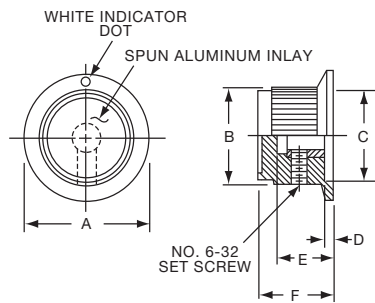

Knobs, Molded Phenolic

PH SERIES

PH15181/4

| Tyco | | Straight Knurl Less Indicator Line | | | | | |
|-------------|------------|------------------------------------|------------|------------|------------|------------|------------|
| Electronics | Alcoswitch | A | B | C | D | E | F |
| 1437624-2 | PH15181/4 | .996(25.3) | .972(24.7) | .799(20.3) | .472(12.0) | .669(17.0) | .157(3.99) |

PK SERIES

PK50B1/8

PK701/4

| Tyco | | Straight Knurl with Dot Indicator on Skirt | | | | | |
|-------------|------------|--|------------|-------------|------------|------------|-------------|
| Electronics | Alcoswitch | A | B | C | D | E | F |
| 1437624-7 | PK50B1/8 | .748(19.0) | .570(14.5) | .500(12.70) | .055(1.40) | .460(11.7) | .550(13.97) |
| 1437624-6 | PK50B1/4 | .748(19.0) | .570(14.5) | .500(12.70) | .055(1.40) | .460(11.7) | .550(13.97) |
| 1437624-8 | PK70B1/4 | .984(25.0) | .728(18.5) | .710(18.03) | .079(2.01) | .500(12.7) | .590(14.99) |
| 1437624-9 | PK90B1/4 | 1.25(31.8) | .985(25.0) | .870(22.01) | .098(2.49) | .470(11.9) | .595(15.10) |