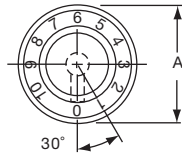

*1 Set screw 180° from indicator line.

PKS1132B91/4

Knobs, Molded Phenolic

PKS SERIES

PKS90B1/4

PKS90B101/4

| Tyco Straight Knurl with Aluminum Skirt Choice of Arrow or 1-10 Numbers | | | | | | | | | |
|---|-------------|------------|------------|------------|------------|------------|------------|---------|--|
| Electronics | Alcoswitch | A | B | C | D | E | F | Marking | |
| 1437625-5 | PKS90B1/4 | 1.42(36.1) | .917(23.3) | .780(19.8) | .065(1.65) | .490(12.5) | .596(15.1) | Arrow | |
| 1437625-6 | PKS90B101/4 | 1.42(36.1) | .917(23.3) | .780(19.8) | .065(1.65) | .490(12.5) | .596(15.1) | Numbers | |