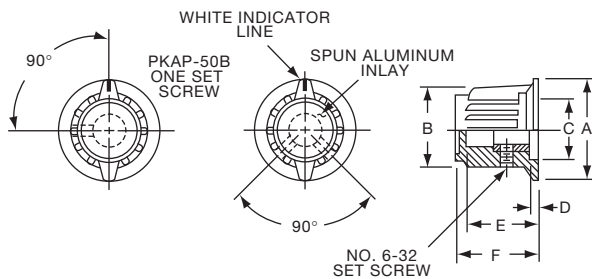

K

P Series

Knobs, Molded Phenolic

PKA SERIES

PKA50B1/4

PKA90B1/4

| Tyco Electronics Alcoswitch | | Ribbed with Line Indicator on Skirt | | | | | |
|-----------------------------|-----------|-------------------------------------|------------|------------|------------|------------|------------|
| | | A | B | C | D | E | F |
| 1-1437624-1 | PKA50B1/8 | .795(20.2) | .580(14.7) | .540(13.7) | .080(2.03) | .450(11.4) | .590(15.0) |
| 1-1437624-0 | PKA50B1/4 | .795(20.2) | .580(14.7) | .540(13.7) | .080(2.03) | .450(11.4) | .590(15.0) |
| 1-1437624-4 | PKA55B1/8 | .780(19.8) | .580(14.7) | .475(12.1) | .135(3.43) | .585(14.9) | .675(17.2) |
| 1-1437624-3 | PKA55B1/4 | .780(19.8) | .580(14.7) | .475(12.1) | .135(3.43) | .585(14.9) | .675(17.2) |
| 1-1437624-5 | PKA70B1/4 | .980(24.9) | .740(18.8) | .680(17.3) | .118(3.00) | .650(16.5) | .750(19.1) |
| 1-1437624-7 | PKA90B1/4 | 1.375(34.9) | .970(24.6) | .670(17.0) | .195(4.95) | .750(19.1) | .840(21.3) |

PKAP SERIES

PKAP50B1/8

PKAP90B1/4

| Tyco Electronics Alcoswitch | | Ribbed with Skirt and Pointer with Indicator Line | | | | | |
|-----------------------------|------------|---|------------|------------|------------|------------|-------------|
| | | A | B | C | D | E | F |
| 1-1437624-8 | PKAP50B1/4 | .787(20.0) | .693(17.6) | .508(12.9) | .082(2.08) | .579(14.7) | .689(17.5) |
| 1-1437624-9 | PKAP50B1/8 | .787(20.0) | .693(17.6) | .508(12.9) | .082(2.08) | .579(14.7) | .689(17.5) |
| 2-1437624-0 | PKAP70B1/4 | .976(24.8) | .874(22.1) | .668(17.0) | .158(4.01) | .634(16.1) | .737(18.72) |