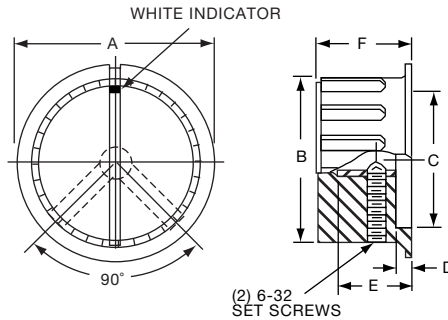

PKX SERIES

Tyco Ribbed Body, Matte Finish with White Square Indicator on Top							
Electronics	Alcoswitch	A	B	C	D	E	F
1-1437625-1	PKX100B1/4	1.17(29.7)	.970(24.6)	.780(19.81)	.114(2.90)	.570(14.48)	.674(17.12)
1-1437625-2	PKX110B1/4	1.37(34.8)	1.120(28.45)	.940(23.88)	.100(2.54)	.527(13.38)	.705(17.91)
1-1437625-3	PKX130B1/4	1.57(40.0)	1.308(33.22)	1.09(27.6)	.118(3.00)	.623(15.82)	.750(19.05)

K

P Series